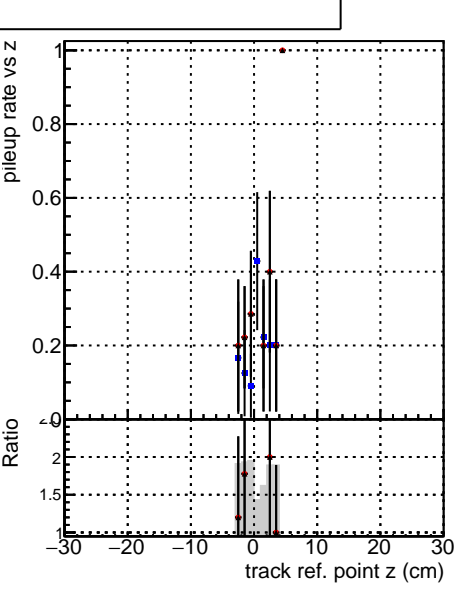

Fake rate vs vertpos

Duplicates Rate vs vertpos

Pileup rate vs vertpos

■ DQM_V0001_R000000001 Global cmssw1000time RECO
■ DQM_V0001_R000000001 Global mkFitNewOLD1000time RECO
■ DQM_V0001_R000000001 Global mkFitNewDUP1000time RECO

Fake rate vs v

Fake rate vs. sim PV z

Duplicates Rate vs sim PV z

Pileup rate vs. sim PV z