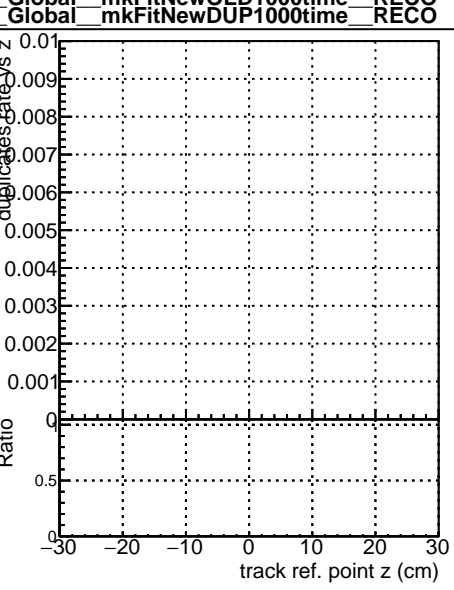

Fake rate vs vertpos

Duplicates Rate vs vertpos

Pileup rate vs vertpos

■ DQM_V0001_R000000001 Global cmssw1000time RECO
■ DQM_V0001_R000000001 Global mkFitNewOLD1000time RECO
■ DQM_V0001_R000000001 Global mkFitNewDUP1000time RECO

Fake rate vs v

Fake rate vs. sim PV z

Duplicates Rate vs sim PV z

Pileup rate vs. sim PV z