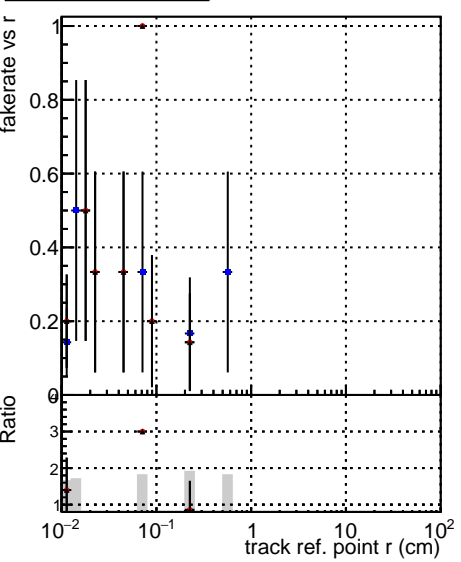

Fake rate vs vertpos

Duplicates Rate vs vertpos

Pileup rate vs vertpos

■ DQM_V0001_R000000001 Global cmssw1000time RECO
■ DQM_V0001_R000000001 Global mkFitNewOLD1000time RECO
■ DQM_V0001_R000000001 Global mkFitNewDUP1000time RECO

Fake rate vs v

Fake rate vs. sim PV z

Duplicates Rate vs sim PV z

Pileup rate vs. sim PV z