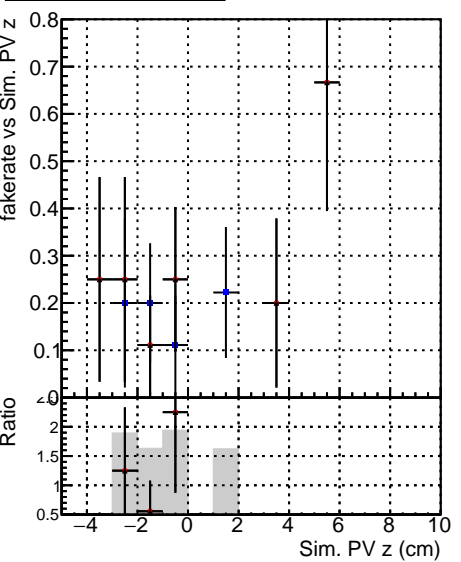

Fake rate vs vertpos

Duplicates Rate vs vertpos

Pileup rate vs vertpos

■ DQM_V0001_R000000001 Global cmssw1000time RECO
■ DQM_V0001_R000000001 Global mkFitNewOLD1000time RECO
■ DQM_V0001_R000000001 Global mkFitNewDUP1000time RECO

Fake rate vs v

Fake rate vs. sim PV z

Duplicates Rate vs sim PV z

Pileup rate vs. sim PV z