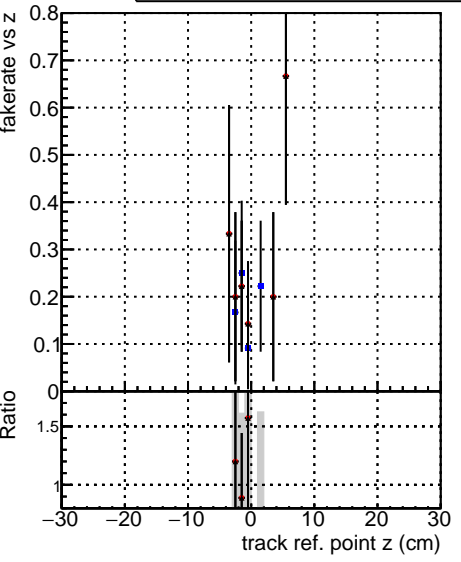

Fake rate vs vertpos

Duplicates Rate vs vertpos

Pileup rate vs vertpos

■ DQM_V0001_R000000001 Global cmssw1000time RECO
■ DQM_V0001_R000000001 Global mkFitNewOLD1000time RECO
■ DQM_V0001_R000000001 Global mkFitNewDUP1000time RECO

Fake rate vs v

Fake rate vs. sim PV z

Duplicates Rate vs sim PV z

Pileup rate vs. sim PV z