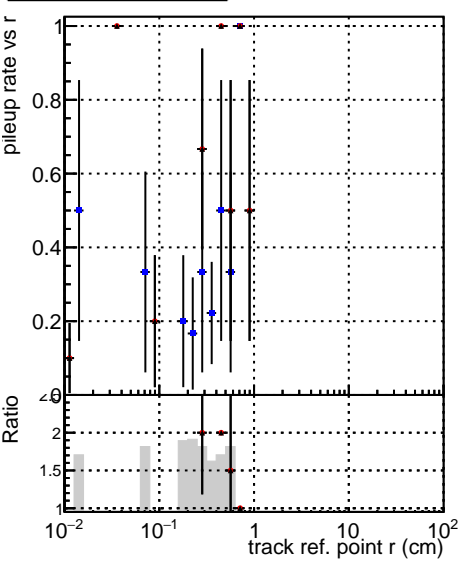

Fake rate vs vertpos

Duplicates Rate vs vertpos

Pileup rate vs vertpos

■ DQM_V0001_R000000001 Global cmssw1000time RECO
■ DQM_V0001_R000000001 Global mkFitNewOLD1000time RECO
■ DQM_V0001_R000000001 Global mkFitNewDUP1000time RECO

Fake rate vs v

Fake rate vs. sim PV z

Duplicates Rate vs sim PV z

Pileup rate vs. sim PV z