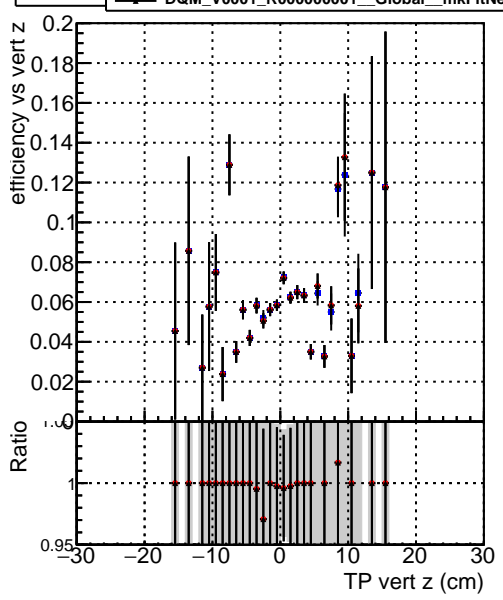

**Efficiency vs vertpos****fake+duplicates vs vert r****Efficiency vs vert z****fake+duplicates vs vert z**

Legend for Efficiency vs. vert z plots:

- Blue square: DQM\_V0001\_R000000001\_Global\_cmssw1000time\_RECO
- Red circle: DQM\_V0001\_R000000001\_Global\_mkFitNewOLD1000time\_RECO
- Black triangle: DQM\_V0001\_R000000001\_Global\_mkFitNewDUP1000time\_RECO

**Efficiency vs. sim PV z****fake+duplicates vs Sim. PV z**