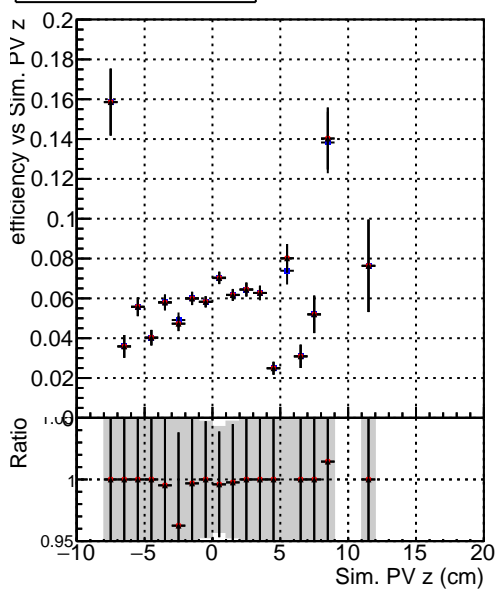

**Efficiency vs vertpos****fake+duplicates vs vert r****Efficiency vs vert z****fake+duplicates vs vert z**

Legend for Efficiency vs. vert z plots:

- Blue square: DQM\_V0001\_R000000001\_Global\_cmssw1000time\_RECO
- Red circle: DQM\_V0001\_R000000001\_Global\_mkFitNewOLD1000time\_RECO
- Black triangle: DQM\_V0001\_R000000001\_Global\_mkFitNewDUP1000time\_RECO

**Efficiency vs. sim PV z****fake+duplicates vs Sim. PV z**