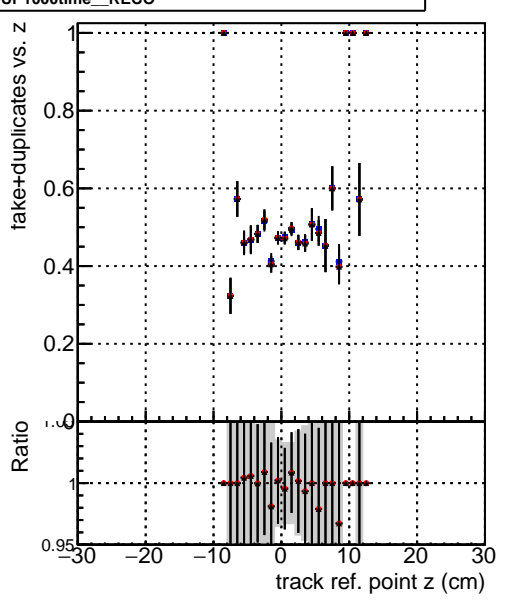

**Efficiency vs vertpos****fake+duplicates vs vert r****Efficiency vs vert z****fake+duplicates vs vert z**

Legend for Efficiency vs. vert z plots:

- Blue square: DQM\_V0001\_R000000001\_Global\_cmssw1000time\_RECO
- Red circle: DQM\_V0001\_R000000001\_Global\_mkFitNewOLD1000time\_RECO
- Black triangle: DQM\_V0001\_R000000001\_Global\_mkFitNewDUP1000time\_RECO

**Efficiency vs. sim PV z****fake+duplicates vs Sim. PV z**