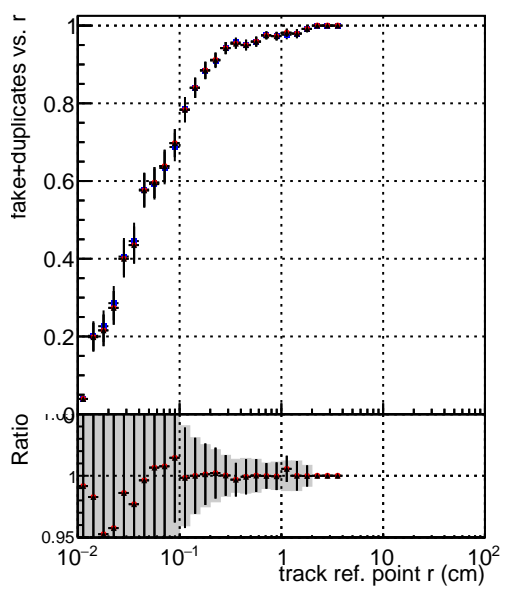

**Efficiency vs vertpos****fake+duplicates vs vert r****Efficiency vs vert z****fake+duplicates vs vert z**

Legend for Efficiency vs. vert z plots:

- Blue square: DQM\_V0001\_R000000001\_Global\_cmssw1000time\_RECO
- Red circle: DQM\_V0001\_R000000001\_Global\_mkFitNewOLD1000time\_RECO
- Black triangle: DQM\_V0001\_R000000001\_Global\_mkFitNewDUP1000time\_RECO

**Efficiency vs. sim PV z****fake+duplicates vs Sim. PV z**