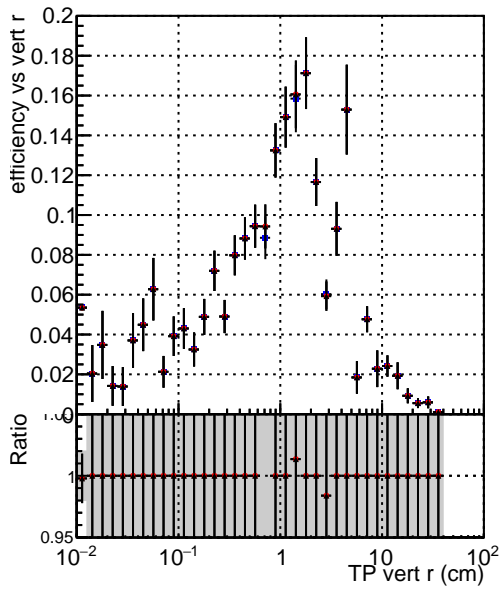

**Efficiency vs vertpos****fake+duplicates vs vert r****Efficiency vs vert z****fake+duplicates vs vert z**

Legend for Efficiency vs. vert z plots:

- Blue square: DQM\_V0001\_R000000001\_Global\_cmssw1000time\_RECO
- Red circle: DQM\_V0001\_R000000001\_Global\_mkFitNewOLD1000time\_RECO
- Black triangle: DQM\_V0001\_R000000001\_Global\_mkFitNewDUP1000time\_RECO

**Efficiency vs. sim PV z****fake+duplicates vs Sim. PV z**