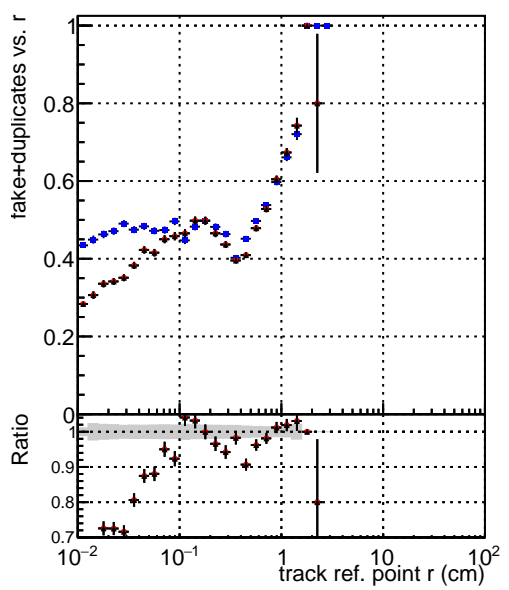

**Efficiency vs vertpos****fake+duplicates vs vert r****Efficiency**

- DQM\_V0001\_R000000001\_Global\_cmssw1000time\_RECO
- DQM\_V0001\_R000000001\_Global\_mkFitNewOLD1000time\_RECO
- DQM\_V0001\_R000000001\_Global\_mkFitNewDUP1000time\_RECO

**Efficiency vs. sim PV z****fake+duplicates vs Sim. PV z**