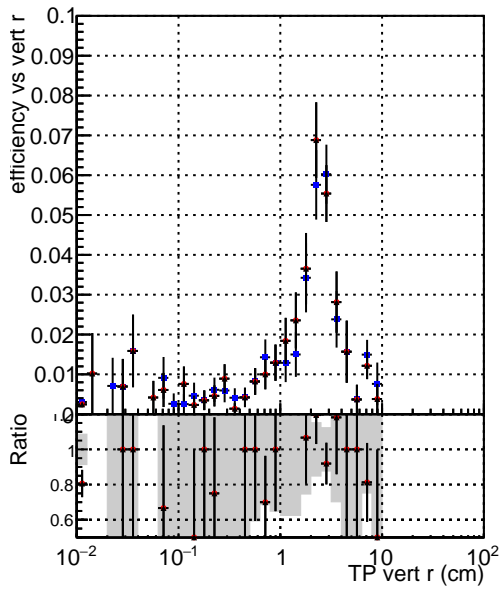

**Efficiency vs vertpos****fake+duplicates vs vert r****Efficiency**

- DQM\_V0001\_R000000001\_Global\_cmssw1000time\_RECO
- DQM\_V0001\_R000000001\_Global\_mkFitNewOLD1000time\_RECO
- DQM\_V0001\_R000000001\_Global\_mkFitNewDUP1000time\_RECO

**Efficiency vs. sim PV z****fake+duplicates vs Sim. PV z**