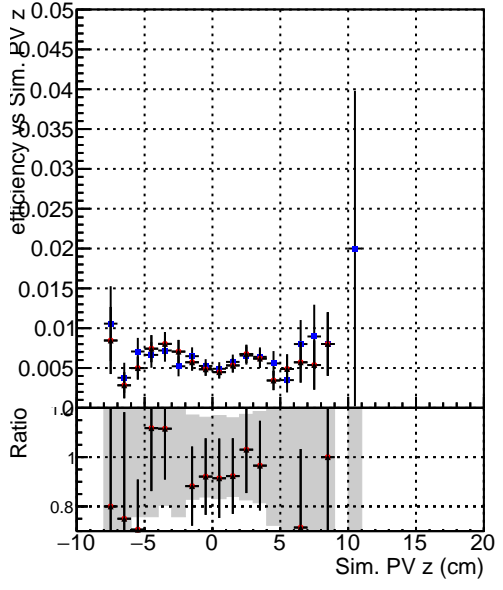

**Efficiency vs vertpos****fake+duplicates vs vert r****Efficiency**

- DQM\_V0001\_R000000001\_Global\_cmssw1000time\_RECO
- DQM\_V0001\_R000000001\_Global\_mkFitNewOLD1000time\_RECO
- DQM\_V0001\_R000000001\_Global\_mkFitNewDUP1000time\_RECO

**Efficiency vs. sim PV z****fake+duplicates vs Sim. PV z**