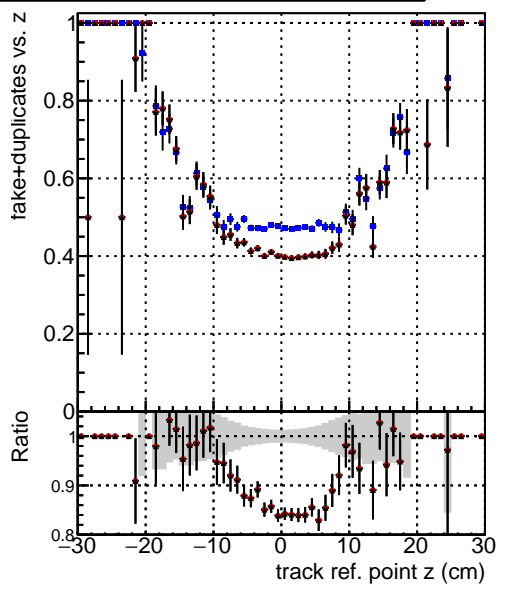

**Efficiency vs vertpos****fake+duplicates vs vert r****Efficiency**

- DQM\_V0001\_R000000001\_Global\_cmssw1000time\_RECO
- DQM\_V0001\_R000000001\_Global\_mkFitNewOLD1000time\_RECO
- DQM\_V0001\_R000000001\_Global\_mkFitNewDUP1000time\_RECO

**Efficiency vs. sim PV z****fake+duplicates vs Sim. PV z**