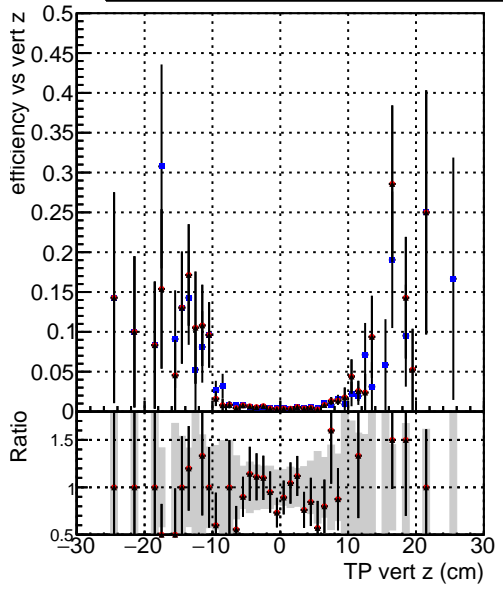

**Efficiency vs vertpos****fake+duplicates vs vert r****Efficiency**

- DQM\_V0001\_R000000001\_Global\_cmssw1000time\_RECO
- DQM\_V0001\_R000000001\_Global\_mkFitNewOLD1000time\_RECO
- DQM\_V0001\_R000000001\_Global\_mkFitNewDUP1000time\_RECO

**Efficiency vs. sim PV z****fake+duplicates vs Sim. PV z**