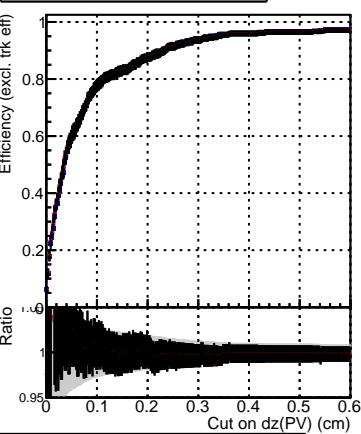

Efficiency vs. dz (PV)

Efficiency (tracking eff factorized out) vs. dz (PV)

- DQM_V0001_R000000001_Global_cmssw1000time_RECO
- DQM_V0001_R000000001_Global_mkFitNewOLD1000time_RECO
- DQM_V0001_R000000001_Global_mkFitNewDUP1000time_RECO