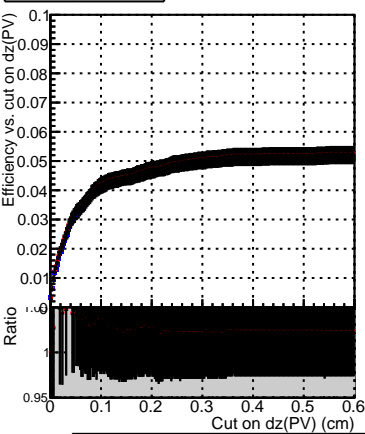

Efficiency vs. dz (PV)

Efficiency (tracking eff factorized out) vs. dz (PV)

- DQM_V0001_R000000001_Global_cmssw1000time_RECO
- DQM_V0001_R000000001_Global_mkFitNewOLD1000time_RECO
- DQM_V0001_R000000001_Global_mkFitNewDUP1000time_RECO