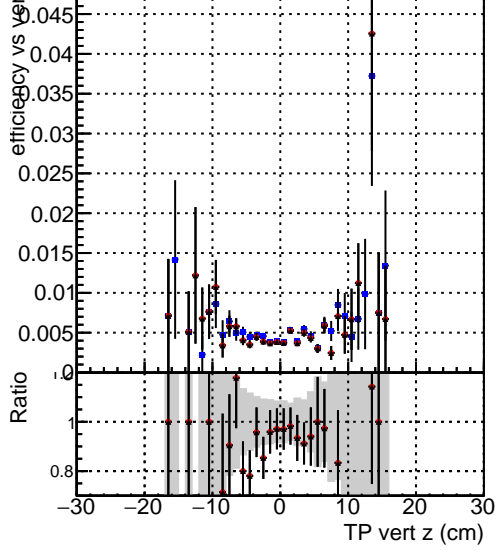

Efficiency vs vertpos**fake+duplicates vs vert r**

—●—	DQM_V0001_R000000001_Global_cmssw1000time_RECO
—●—	DQM_V0001_R000000001_Global_mkFitNewOLD1000time_RECO
—●—	DQM_V0001_R000000001_Global_mkFitNewDUP1000time_RECO

Efficiency vs vert z**fake+duplicates vs. z****Efficiency vs. sim PV z****fake+duplicates vs Sim. PV z**