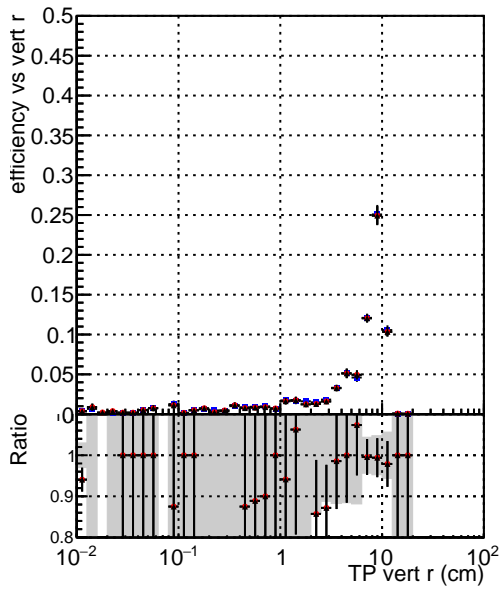

Efficiency vs vertpos**fake+duplicates vs vert r**

—●—	DQM_V0001_R000000001_Global_cmssw1000time_RECO
—●—	DQM_V0001_R000000001_Global_mkFitNewOLD1000time_RECO
—●—	DQM_V0001_R000000001_Global_mkFitNewDUP1000time_RECO

Efficiency vs vert z**fake+duplicates vs. z****Efficiency vs. sim PV z****fake+duplicates vs Sim. PV z**