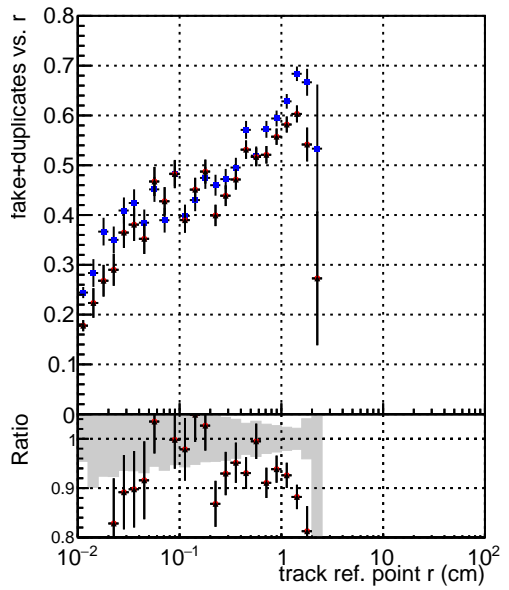

Efficiency vs vertpos**fake+duplicates vs vert r**

—●—	DQM_V0001_R000000001_Global_cmssw1000time_RECO
—●—	DQM_V0001_R000000001_Global_mkFitNewOLD1000time_RECO
—●—	DQM_V0001_R000000001_Global_mkFitNewDUP1000time_RECO

Efficiency vs vert z**fake+duplicates vs. z****Efficiency vs. sim PV z****fake+duplicates vs Sim. PV z**