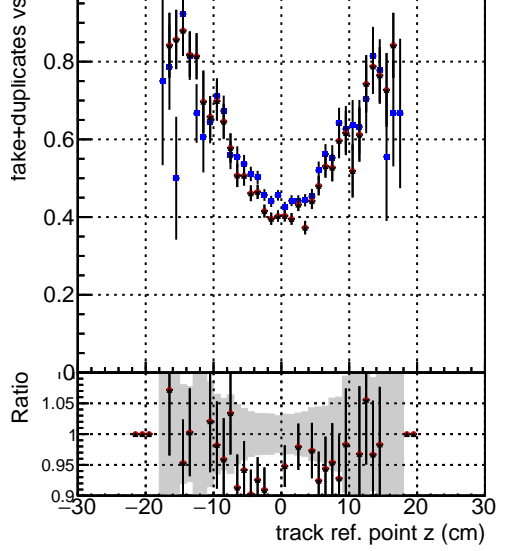

Efficiency vs vertpos**fake+duplicates vs vert r**

—●—	DQM_V0001_R000000001_Global_cmssw1000time_RECO
—●—	DQM_V0001_R000000001_Global_mkFitNewOLD1000time_RECO
—●—	DQM_V0001_R000000001_Global_mkFitNewDUP1000time_RECO

Efficiency vs vert z**fake+duplicates vs. z****Efficiency vs. sim PV z****fake+duplicates vs Sim. PV z**