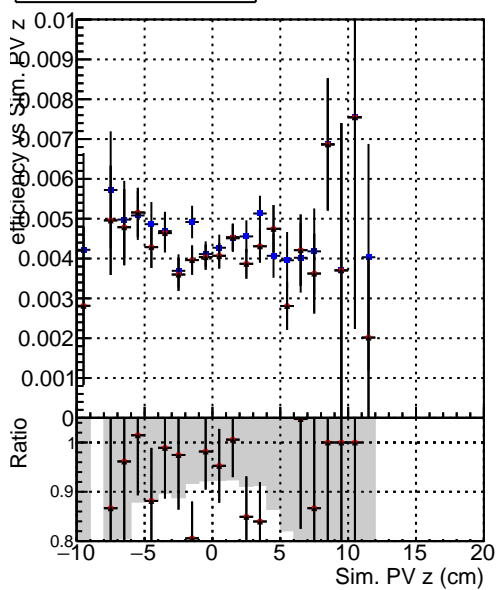

Efficiency vs vertpos**fake+duplicates vs vert r**

—●—	DQM_V0001_R000000001_Global_cmssw1000time_RECO
—●—	DQM_V0001_R000000001_Global_mkFitNewOLD1000time_RECO
—●—	DQM_V0001_R000000001_Global_mkFitNewDUP1000time_RECO

Efficiency vs vert z**fake+duplicates vs. z****Efficiency vs. sim PV z****fake+duplicates vs Sim. PV z**