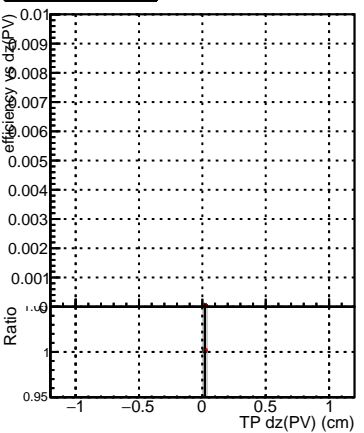

Efficiency vs Dxy(PV)

Efficiency vs Dxy(PV)

Efficiency vs Dz(PV)

Efficiency vs Dz(PV)

Legend:  
- DQM\_V0001\_R000000001\_Global\_cmssw1000time\_RECO  
- DQM\_V0001\_R000000001\_Global\_mkFitNewOLD1000time\_RECO  
- DQM\_V0001\_R000000001\_Global\_mkFitNewALL1000time\_RECO