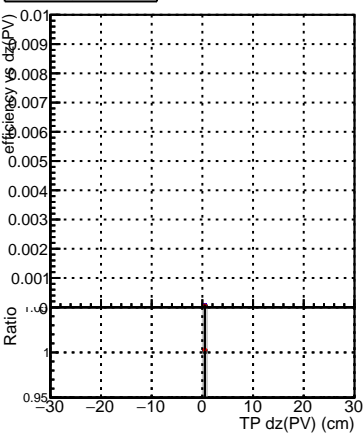

Efficiency vs Dxy(PV)

Efficiency vs Dxy(PV)

Efficiency vs Dz(PV)

Efficiency vs Dz(PV)

Legend:  
- DQM\_V0001\_R000000001\_Global\_cmssw1000time\_RECO  
- DQM\_V0001\_R000000001\_Global\_mkFitNewOLD1000time\_RECO  
- DQM\_V0001\_R000000001\_Global\_mkFitNewALL1000time\_RECO