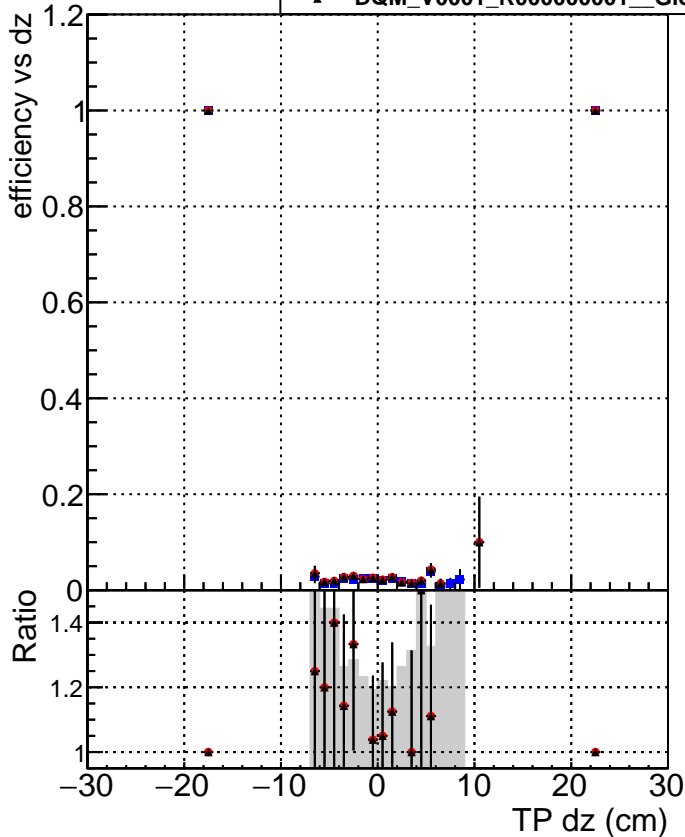

**Efficiency vs Dxy**

**Efficiency vs Dz**

- DQM\_V0001\_R000000001\_Global\_cmssw1000time\_RECO
- DQM\_V0001\_R000000001\_Global\_mkFitNewOLD1000time\_RECO
- ▲ DQM\_V0001\_R000000001\_Global\_mkFitNewALL1000time\_RECO