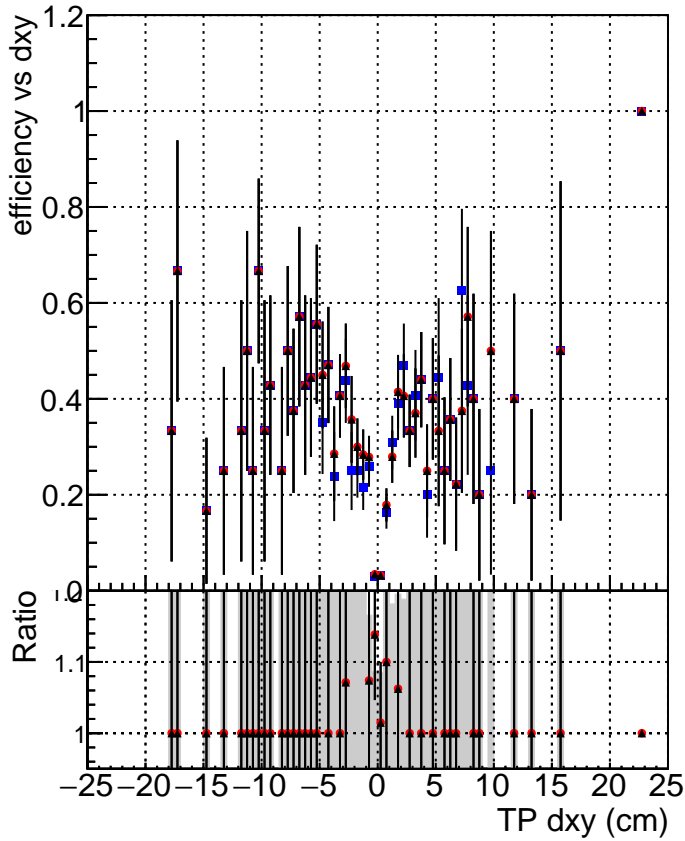

**Efficiency vs Dxy**

**Efficiency vs Dz**

- DQM\_V0001\_R000000001\_Global\_cmssw1000time\_RECO
- DQM\_V0001\_R000000001\_Global\_mkFitNewOLD1000time\_RECO
- ▲ DQM\_V0001\_R000000001\_Global\_mkFitNewALL1000time\_RECO