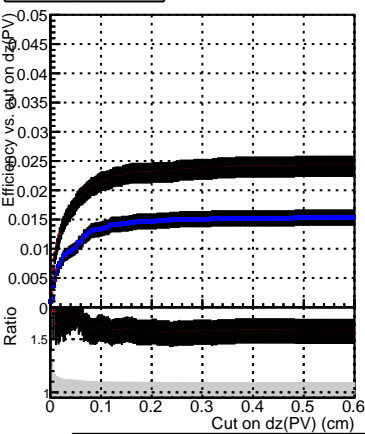

Efficiency vs. dz (PV)

Efficiency (tracking eff factorized out) vs. dz (PV)

- DQM_V0001_R000000001_Global_cmssw1000time_RECO
- DQM_V0001_R000000001_Global_mkFitNewOLD1000time_RECO
- DQM_V0001_R000000001_Global_mkFitNewALL1000time_RECO