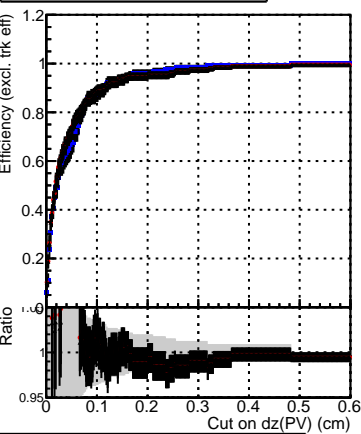

Efficiency vs. dz (PV)

Efficiency (tracking eff factorized out) vs. dz (PV)

- DQM_V0001_R000000001_Global_cmssw1000time_RECO
- DQM_V0001_R000000001_Global_mkFitNewOLD1000time_RECO
- DQM_V0001_R000000001_Global_mkFitNewALL1000time_RECO