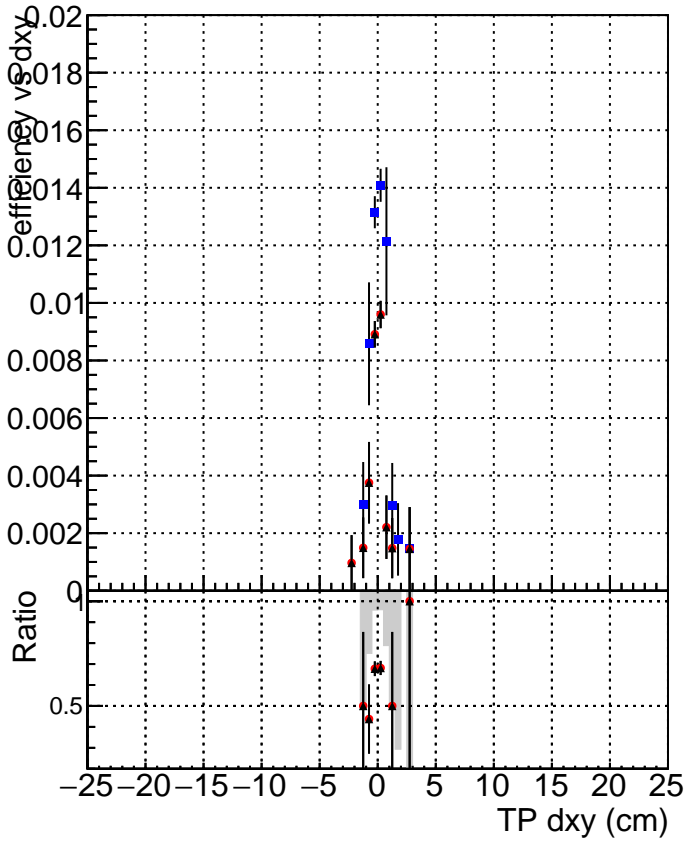

Efficiency vs Dxy

Efficiency vs Dz

- DQM_V0001_R000000001_Global_cmssw1000time_RECO
- DQM_V0001_R000000001_Global_mkFitNewOLD1000time_RECO
- ▲ DQM_V0001_R000000001_Global_mkFitOLD-checkDet_RECO