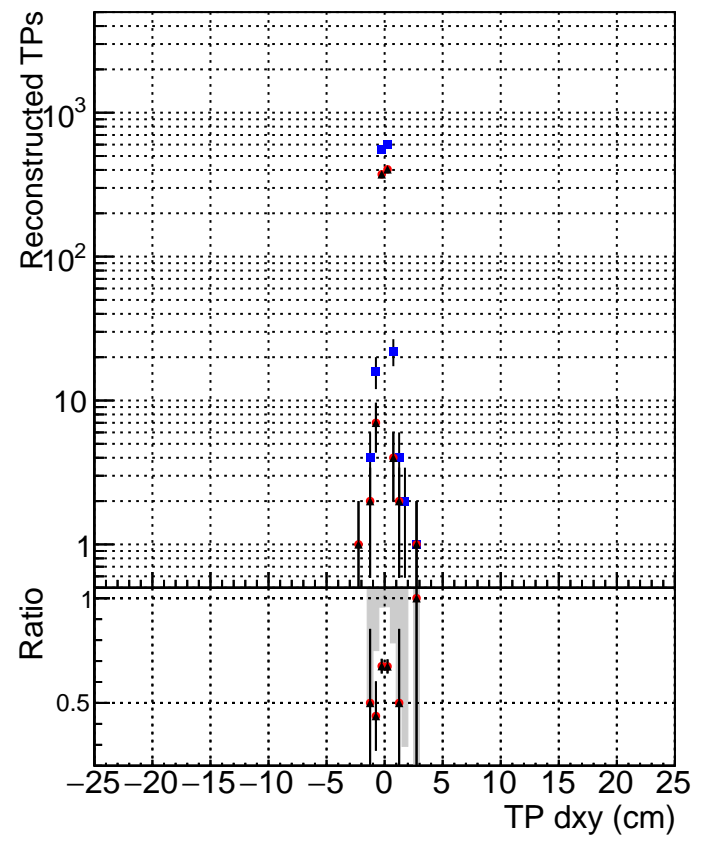

**N of simulated tracks vs dxy**

**N of associated tracks (simToReco) vs dxy**

**N of simulated track**

- DQM\_V0001\_R000000001\_Global\_cmssw1000time\_RECO
- DQM\_V0001\_R000000001\_Global\_mkFitNewOLD1000time\_RECO
- ▲ DQM\_V0001\_R000000001\_Global\_mkFitOLD-checkDet\_RECO