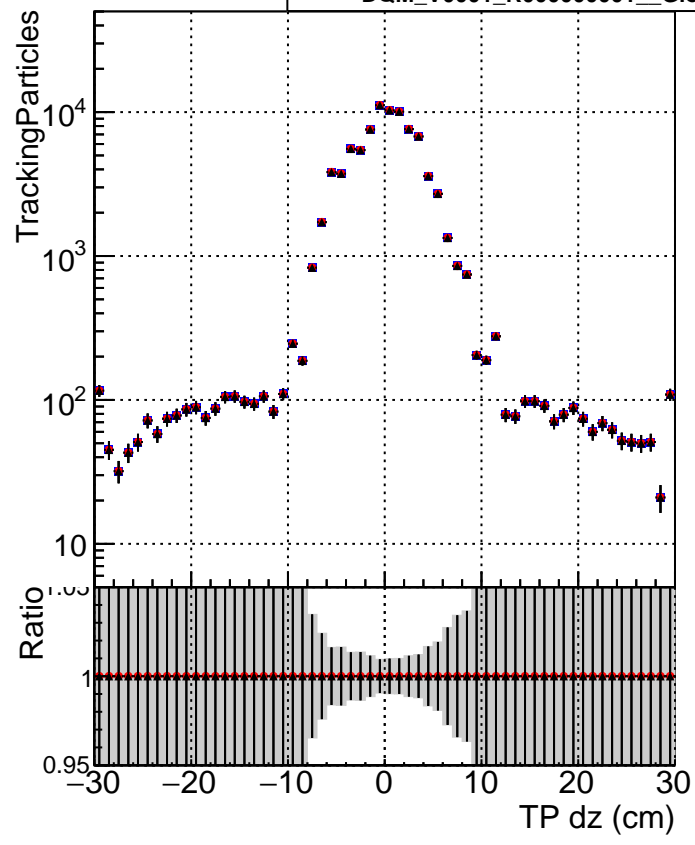

**N of simulated tracks vs dxy**

**N of associated tracks (simToReco) vs dxy**

**N of simulated track**

- DQM\_V0001\_R000000001\_Global\_cmssw1000time\_RECO
- DQM\_V0001\_R000000001\_Global\_mkFitNewOLD1000time\_RECO
- ▲ DQM\_V0001\_R000000001\_Global\_mkFitOLD-checkDet\_RECO