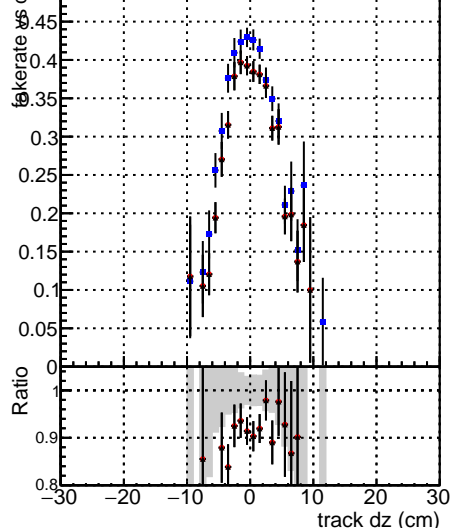

Fake rate vs dxy

Duplicates Rate vs Dxy

Pileup rate vs dxy

—●— DGM_V0001_R0000000001_Global_cms-sw1000time_REC0
—●— DGM_V0001_R0000000001_Global_cms-sw1000time_REC0
—●— DGM_V0001_R0000000001_Global_mkFitOLD-checkDet_REC0

Fake rate vs dz

Duplicates Rate vs Dzy

Pileup rate vs dz