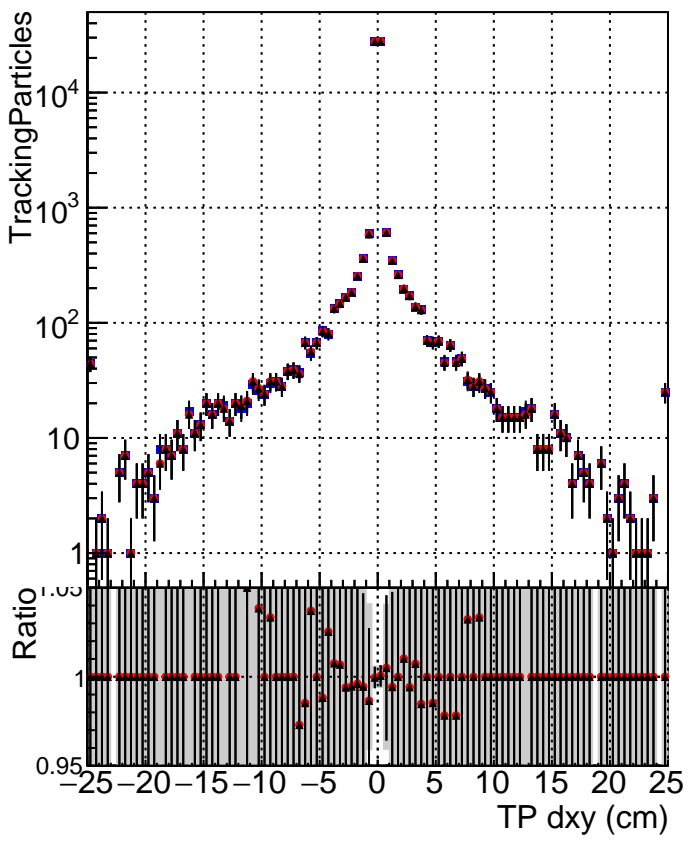

N of simulated tracks vs dxy

N of associated tracks (simToReco) vs dxy

N of simulated track

- DQM_V0001_R000000001_Global_cmssw1000time_RECO
- DQM_V0001_R000000001_Global_mkFitNewOLD1000time_RECO
- ▲ DQM_V0001_R000000001_Global_mkFitOLD-checkDet_RECO