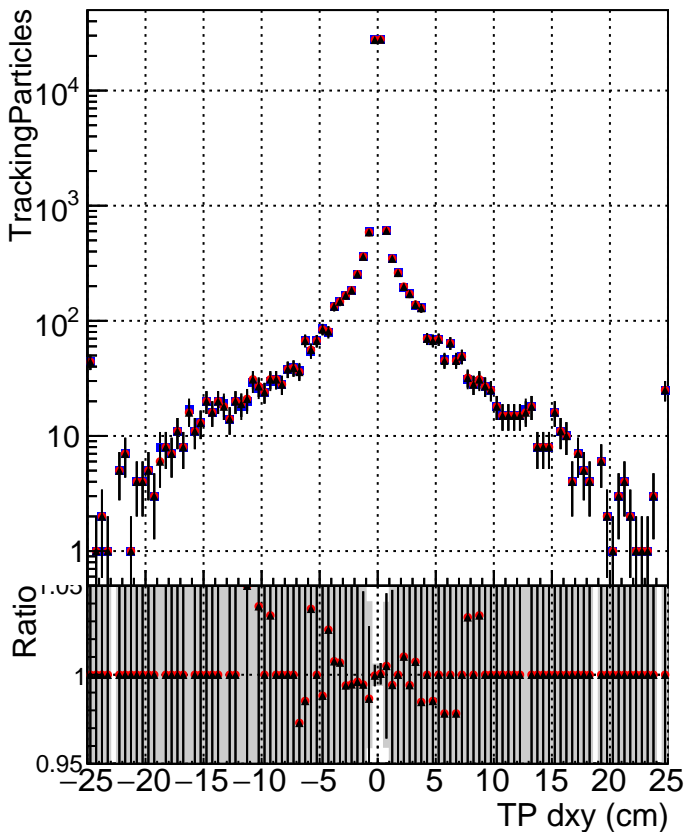

**N of simulated tracks vs dxy**

**N of associated tracks (simToReco) vs dxy**

- DQM\_V0001\_R000000001\_Global\_cmssw1000time\_RECO
- DQM\_V0001\_R000000001\_Global\_mkFitNewOLD1000time\_RECO
- ▲ DQM\_V0001\_R000000001\_Global\_mkFitOLD-checkDet\_RECO

**N of simulated track**