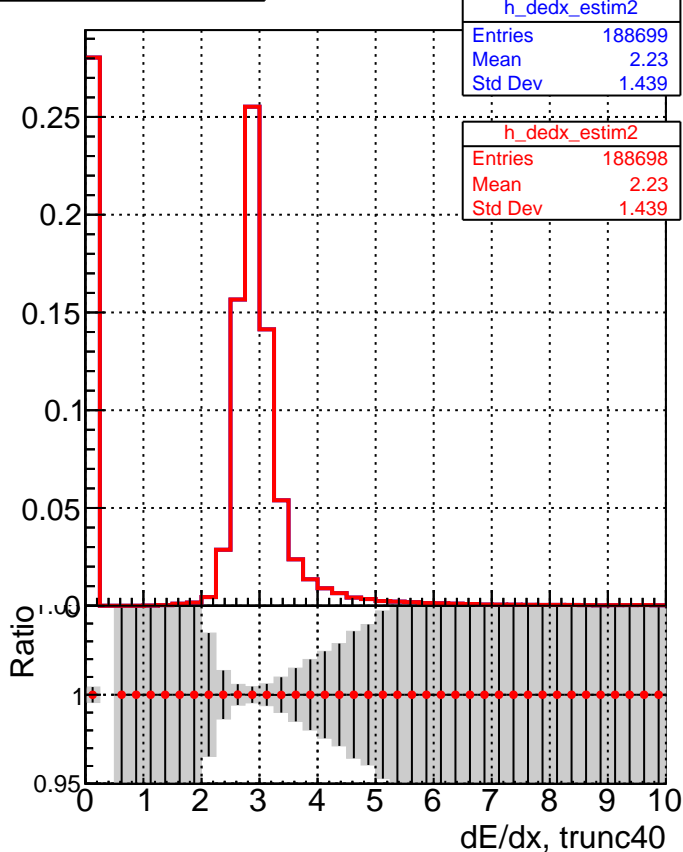

dE/dx estimator 1

dE/dx estimator 2

■ DQM_V0001_R000000001_Global_mkFitNewOLD1000time_RECO
● DQM_V0001_R000000001_Global_mkFitOLD-checkDet_RECO