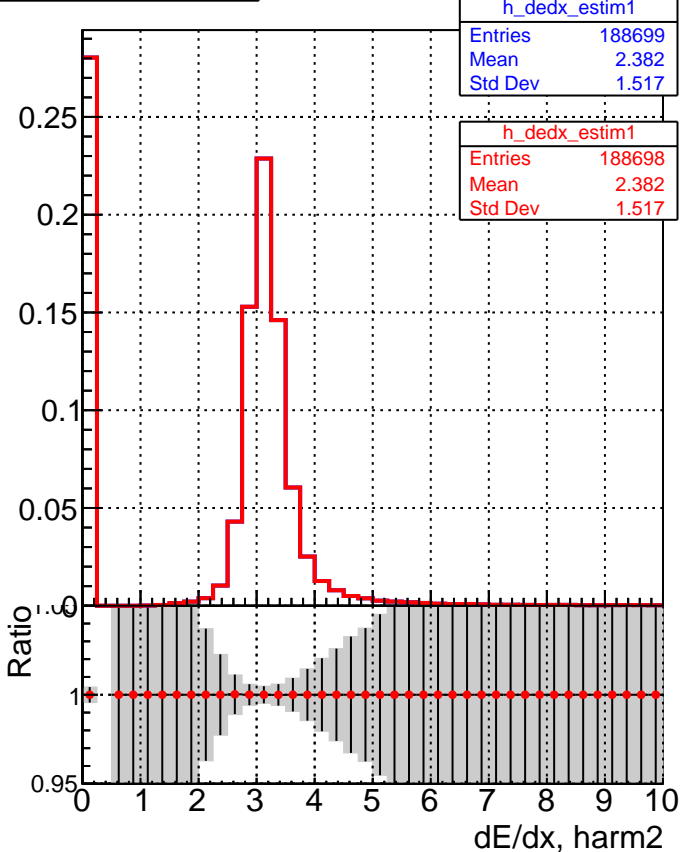

dE/dx estimator 1

dE/dx estimator 2

■ DQM_V0001_R000000001_Global_mkFitNewOLD1000time_RECO
● DQM_V0001_R000000001_Global_mkFitOLD-checkDet_RECO