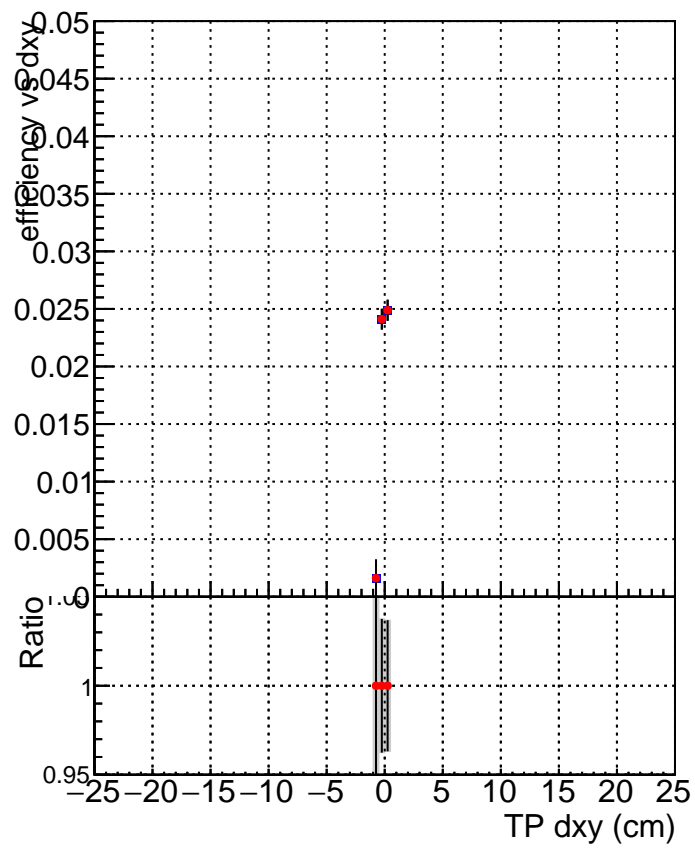

Efficiency vs Dxy

fake+duplicates vs dxy

Efficiency vs Dz

Legend for Efficiency vs Dz and fake+duplicates vs dz plots:
- Blue square: DQM_V0001_R000000001_Global_mkFitNewOLD1000time_RECO
- Red circle: DQM_V0001_R000000001_Global_mkFitOLD-checkDet_RECO