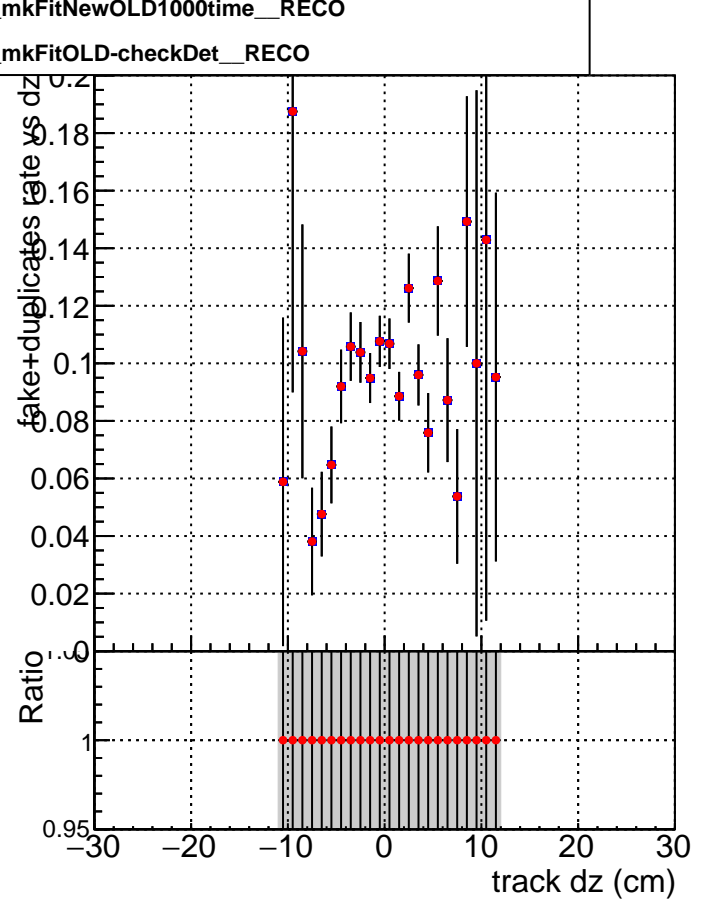

Efficiency vs Dxy

fake+duplicates vs dxy

Efficiency vs Dz

Legend for Efficiency vs Dz and fake+duplicates vs dz plots:
- Blue square: DQM_V0001_R000000001_Global_mkFitNewOLD1000time_RECO
- Red circle: DQM_V0001_R000000001_Global_mkFitOLD-checkDet_RECO