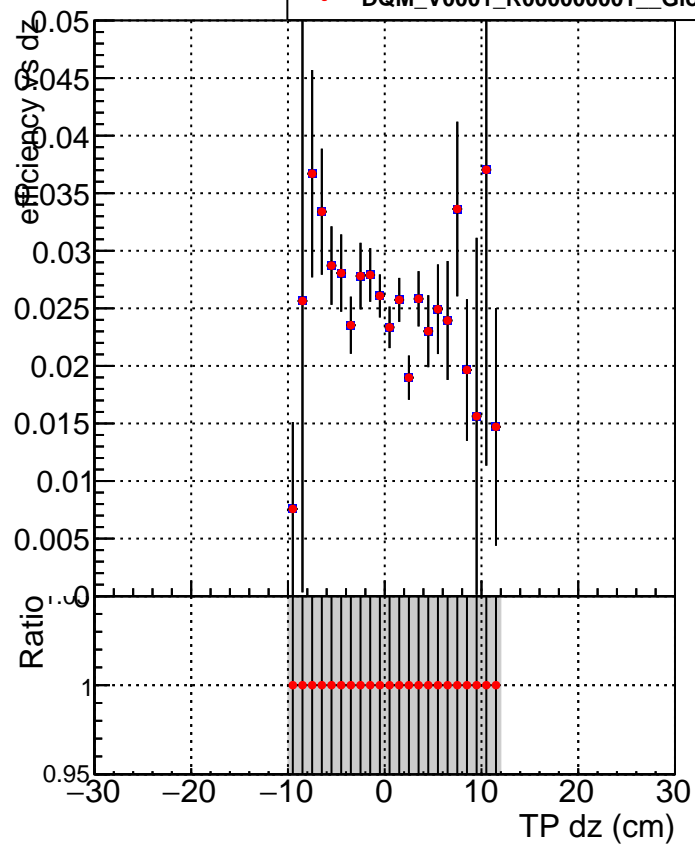

Efficiency vs Dxy

fake+duplicates vs dxy

Efficiency vs Dz

Legend for Efficiency vs Dz and fake+duplicates vs dz plots:
- Blue square: DQM_V0001_R000000001_Global_mkFitNewOLD1000time_RECO
- Red circle: DQM_V0001_R000000001_Global_mkFitOLD-checkDet_RECO