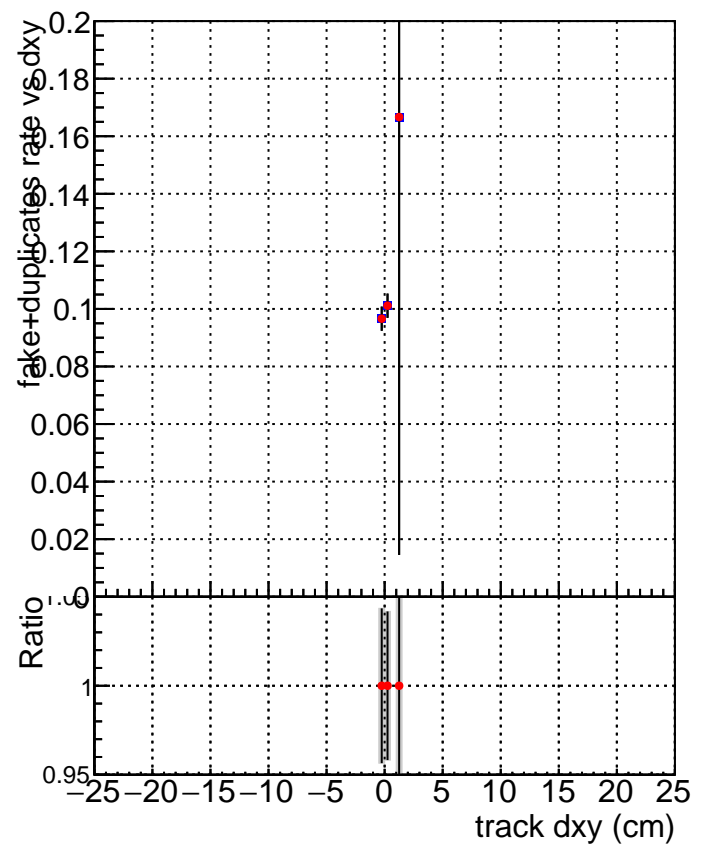

Efficiency vs Dxy

fake+duplicates vs dxy

Efficiency vs Dz

Legend for Efficiency vs Dz and fake+duplicates vs dz plots:
- Blue square: DQM_V0001_R000000001_Global_mkFitNewOLD1000time_RECO
- Red circle: DQM_V0001_R000000001_Global_mkFitOLD-checkDet_RECO