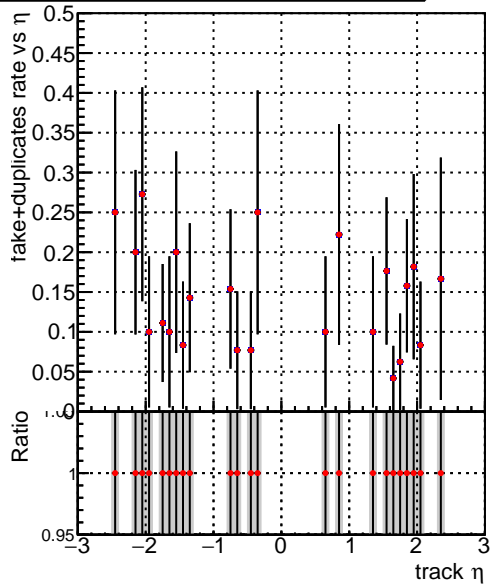

fake+duplicates vs p_T 

DQM_V0001_R000000001_Global_mkFitNewOLD1000time_RECO

DQM_V0001_R000000001_Global_mkFitOLD-checkDet_RECO

**fake+duplicates vs ϕ** 