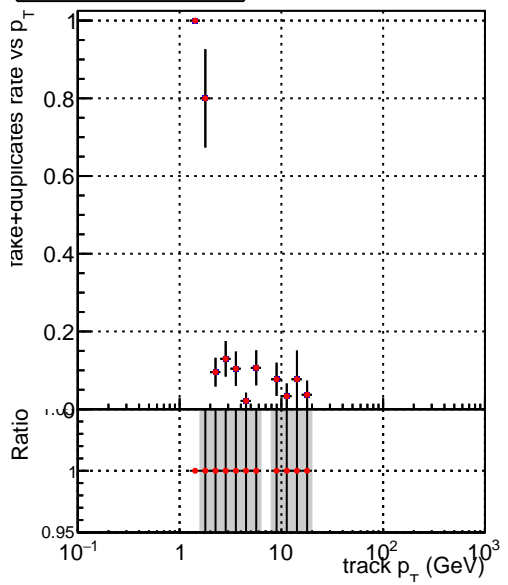

fake+duplicates vs p_T 

DQM_V0001_R000000001_Global_mkFitNewOLD1000time_RECO

DQM_V0001_R000000001_Global_mkFitOLD-checkDet_RECO

**fake+duplicates vs ϕ** 