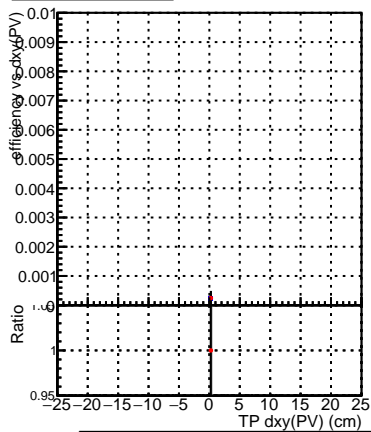

Efficiency vs Dxy(PV)

DQM\_V0001\_R000000001\_Global\_mkFitNewOLD1000time\_RECO

Efficiency

DQM\_V0001\_R000000001\_Global\_mkFitOLD-checkDet\_RECO

Efficiency vs Dz(PV)

Efficiency vs Dz(PV)