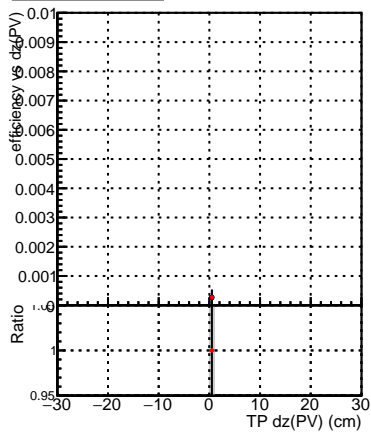

Efficiency vs Dxy(PV)

DQM\_V0001\_R000000001\_Global\_mkFitNewOLD1000time\_RECO

Efficiency

DQM\_V0001\_R000000001\_Global\_mkFitOLD-checkDet\_RECO

Efficiency vs Dz(PV)

Efficiency vs Dz(PV)