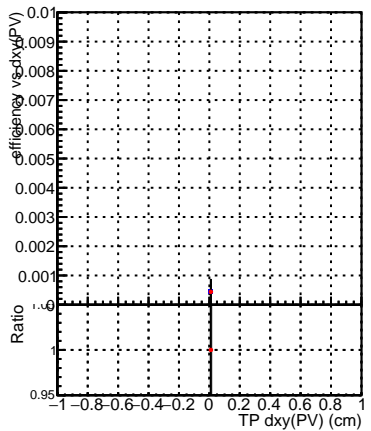

Efficiency vs Dxy(PV)

DQM\_V0001\_R000000001\_Global\_mkFitNewOLD1000time\_RECO

Efficiency

DQM\_V0001\_R000000001\_Global\_mkFitOLD-checkDet\_RECO

Efficiency vs Dz(PV)

Efficiency vs Dz(PV)