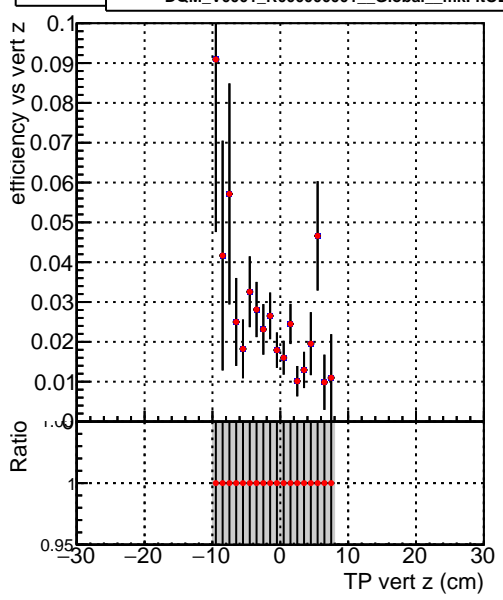

Efficiency vs vertpos

DQM_V0001_R000000001_Global_mkFitNewOLD1000time_RECO
DQM_V0001_R000000001_Global_mkFitOLD-checkDet_RECO

Efficiency vs vert z

Efficiency vs. sim PV z