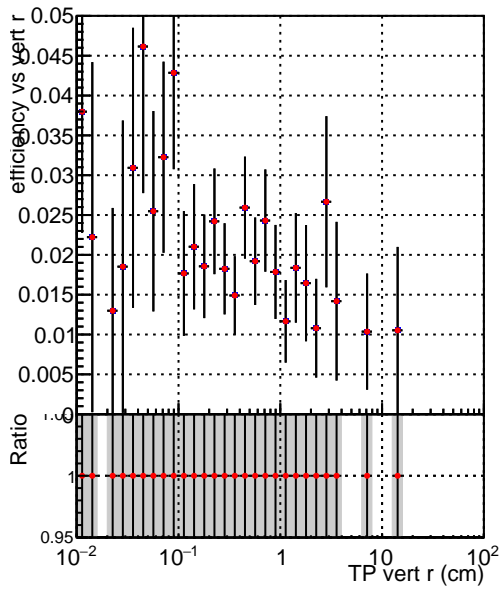

Efficiency vs vertpos

DQM_V0001_R000000001_Global_mkFitNewOLD1000time_RECO
DQM_V0001_R000000001_Global_mkFitOLD-checkDet_RECO

Efficiency vs vert z

Efficiency vs. sim PV z