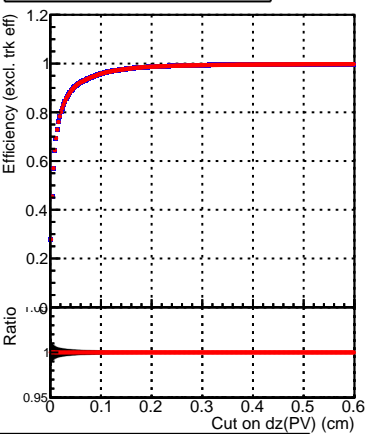

Efficiency vs. dz (PV)

Efficiency (tracking eff factorized out) vs. dz (PV)

Fake rate

■ DQM_V0001_R000000001_Global_mkFitNewOLD1000time_RECO
■ DQM_V0001_R000000001_Global_mkFitOLD-checkDet_RECO