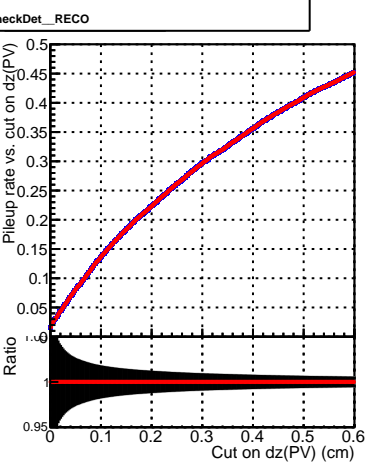

Efficiency vs. dz (PV)

Efficiency (tracking eff factorized out) vs. dz (PV)

Fake rate

■ DQM_V0001_R000000001_Global_mkFitNewOLD1000time_RECO
■ DQM_V0001_R000000001_Global_mkFitOLD-checkDet_RECO