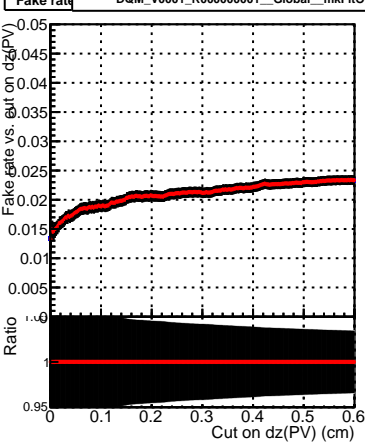

Efficiency vs. dz (PV)

Efficiency (tracking eff factorized out) vs. dz (PV)

Fake rate

■ DQM_V0001_R000000001_Global_mkFitNewOLD1000time_RECO
■ DQM_V0001_R000000001_Global_mkFitOLD-checkDet_RECO