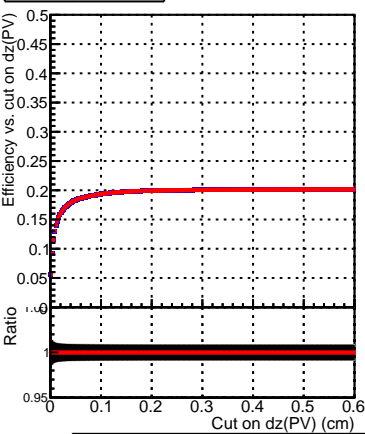

Efficiency vs. dz (PV)

Efficiency (tracking eff factorized out) vs. dz (PV)

Fake rate

■ DQM_V0001_R000000001_Global_mkFitNewOLD1000time_RECO
■ DQM_V0001_R000000001_Global_mkFitOLD-checkDet_RECO