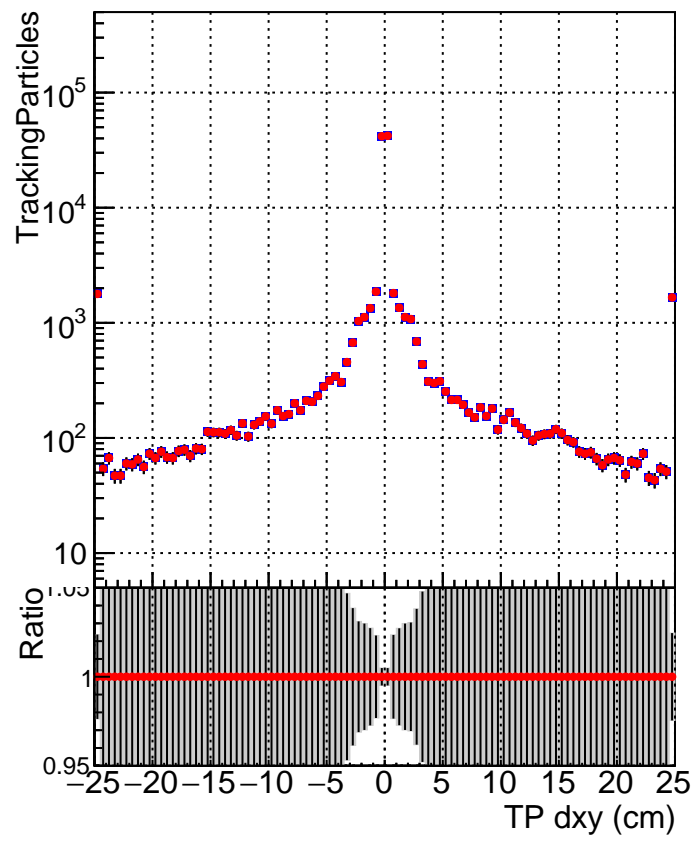

N of simulated tracks vs dxy

N of associated tracks (simToReco) vs dxy

N of simulated track

■ DQM_V0001_R000000001_Global_mkFitNewOLD1000time_RECO
● DQM_V0001_R000000001_Global_mkFitOLD-checkDet12_RECO