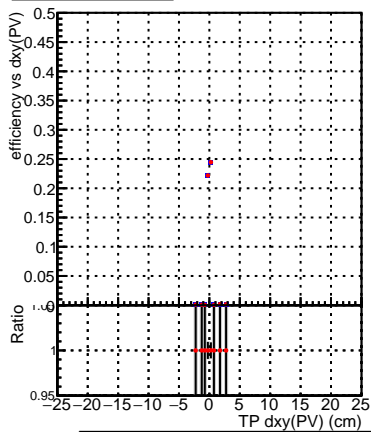

Efficiency vs Dxy(PV)

DQM\_V0001\_R000000001\_Global\_mkFitNewOLD1000time\_RECO

Efficiency vs Dxy(PV) DQM\_V0001\_R000000001\_Global\_mkFitOLD-checkDet12\_RECO

Efficiency vs Dz(PV)

Efficiency vs Dz(PV)