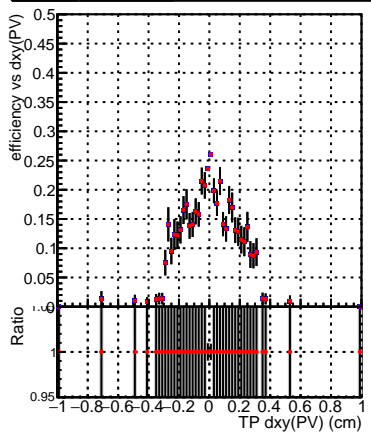

Efficiency vs Dxy(PV)

DQM\_V0001\_R000000001\_Global\_mkFitNewOLD1000time\_RECO

Efficiency vs Dxy(PV) DQM\_V0001\_R000000001\_Global\_mkFitOLD-checkDet12\_RECO

Efficiency vs Dz(PV)

Efficiency vs Dz(PV)