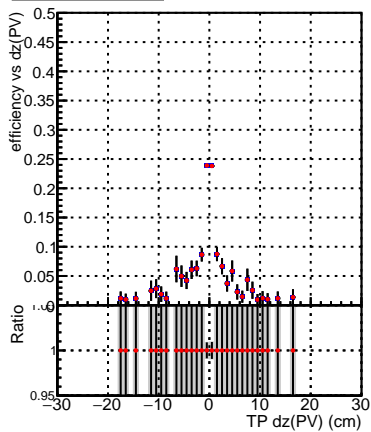

Efficiency vs Dxy(PV)

DQM\_V0001\_R000000001\_Global\_mkFitNewOLD1000time\_RECO

Efficiency vs Dxy(PV) DQM\_V0001\_R000000001\_Global\_mkFitOLD-checkDet12\_RECO

Efficiency vs Dz(PV)

Efficiency vs Dz(PV)