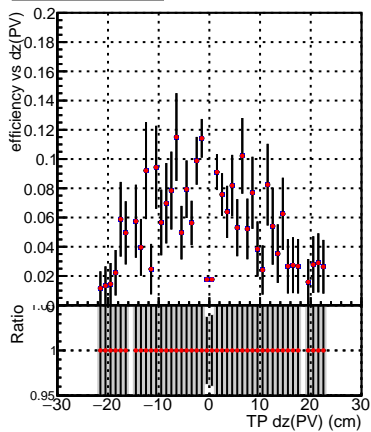

Efficiency vs Dxy(PV)

DQM_V0001_R000000001_Global_mkFitNewOLD1000time_RECO

Efficiency DQM_V0001_R000000001_Global_mkFitOLD-checkDet12_RECO

Efficiency vs Dz(PV)

Efficiency vs Dz(PV)