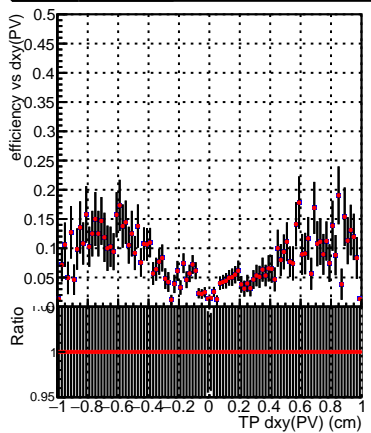

Efficiency vs Dxy(PV)

DQM_V0001_R000000001_Global_mkFitNewOLD1000time_RECO

Efficiency DQM_V0001_R000000001_Global_mkFitOLD-checkDet12_RECO

Efficiency vs Dz(PV)

Efficiency vs Dz(PV)