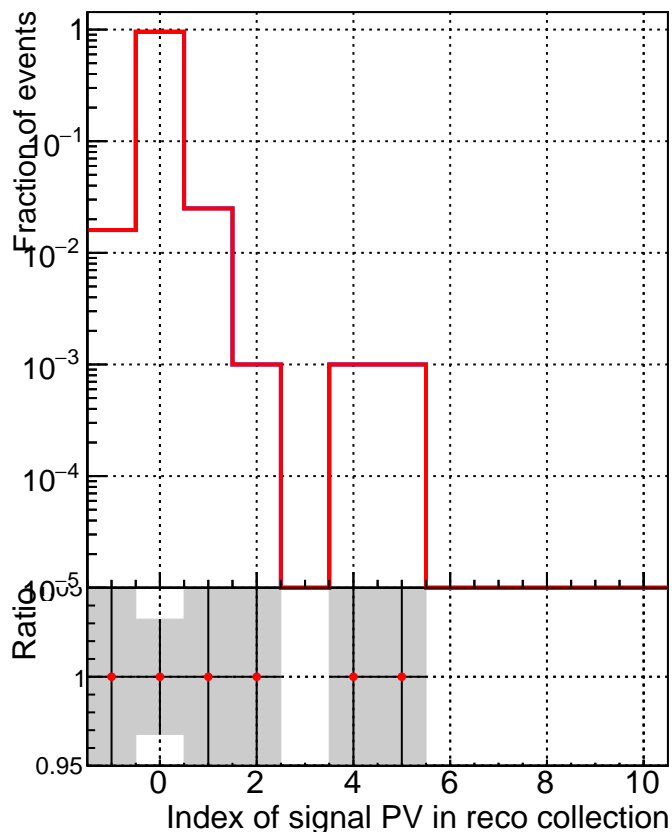

TruePVLocationIndexInRecoVertexCollectionCumulative

TruePVLocationIndexInRecoVertexCollection

■ DQM\_V0001\_R000000001\_Global\_mkFitNewOLD1000time\_RECO  
● DQM\_V0001\_R000000001\_Global\_mkFitOLD-checkDet12\_RECO