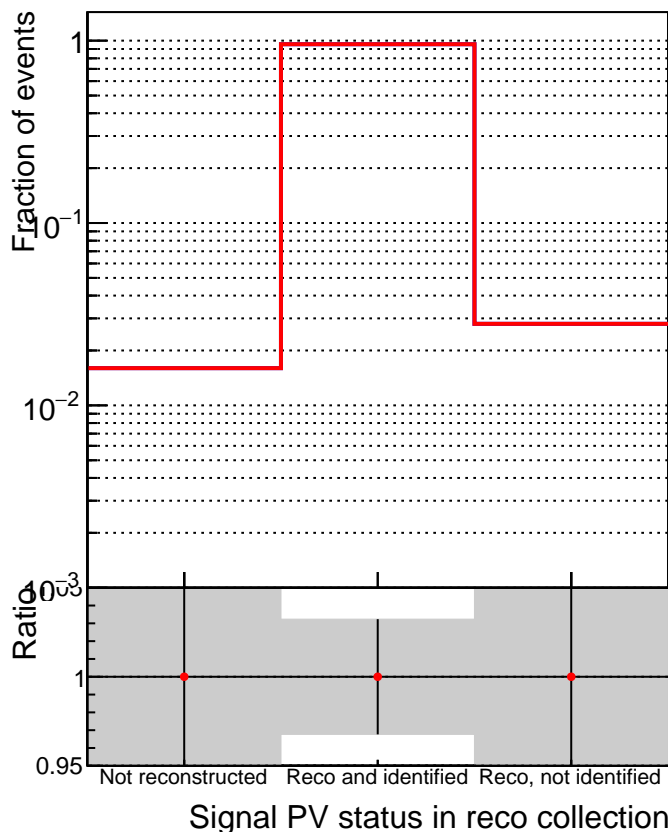

TruePVLocationIndexInRecoVertexCollectionCumulative

TruePVLocationIndexInRecoVertexCollection

■ DQM\_V0001\_R000000001\_Global\_mkFitNewOLD1000time\_RECO  
● DQM\_V0001\_R000000001\_Global\_mkFitOLD-checkDet12\_RECO