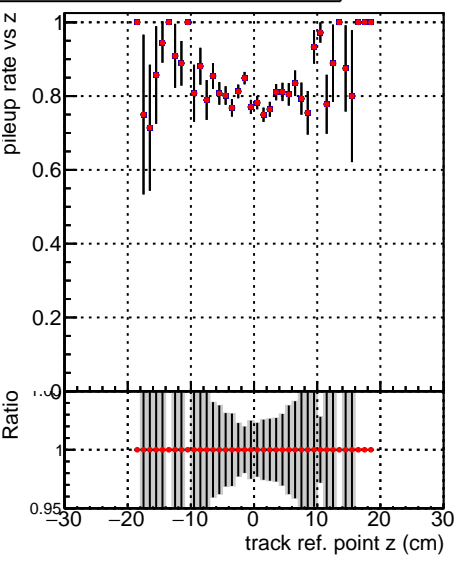

Fake rate vs vertpos**Duplicates Rate vs vertpos****Pileup rate vs vertpos**

Legend for Fake rate vs v and Pileup rate vs v plots:

- Blue line with squares: DQM_V0001_R000000001_Global_mkFitNewOLD1000time_RECO
- Red line with circles: DQM_V0001_R000000001_Global_mkFitOLD-checkDet12_RECO

Fake rate vs v**Fake rate vs. sim PV z****Duplicates Rate vs sim PV z****Pileup rate vs. sim PV z**