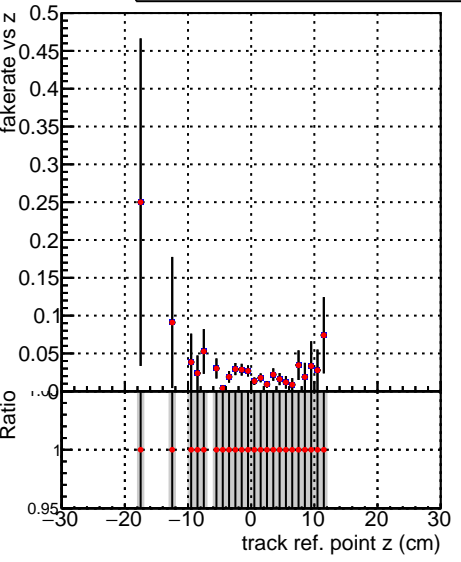

Fake rate vs vertpos**Duplicates Rate vs vertpos****Pileup rate vs vertpos**

Legend for Fake rate vs v and Pileup rate vs v plots:

- Blue line with squares: DQM_V0001_R000000001_Global_mkFitNewOLD1000time_RECO
- Red line with circles: DQM_V0001_R000000001_Global_mkFitOLD-checkDet12_RECO

Fake rate vs v**Fake rate vs. sim PV z****Duplicates Rate vs sim PV z****Pileup rate vs. sim PV z**