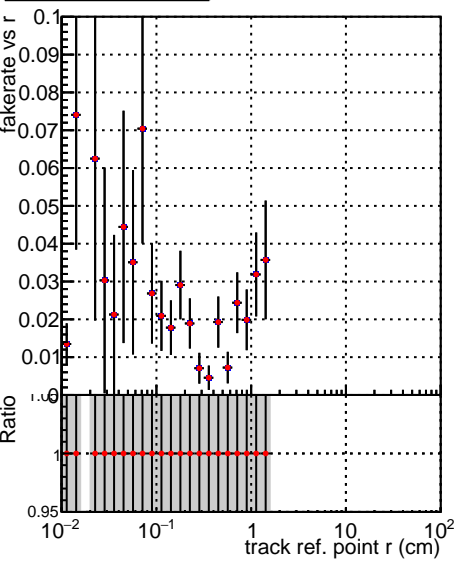

Fake rate vs vertpos**Duplicates Rate vs vertpos****Pileup rate vs vertpos**

Legend for Fake rate vs v and Pileup rate vs v plots:

- Blue line with squares: DQM_V0001_R000000001_Global_mkFitNewOLD1000time_RECO
- Red line with circles: DQM_V0001_R000000001_Global_mkFitOLD-checkDet12_RECO

Fake rate vs v**Fake rate vs. sim PV z****Duplicates Rate vs sim PV z****Pileup rate vs. sim PV z**