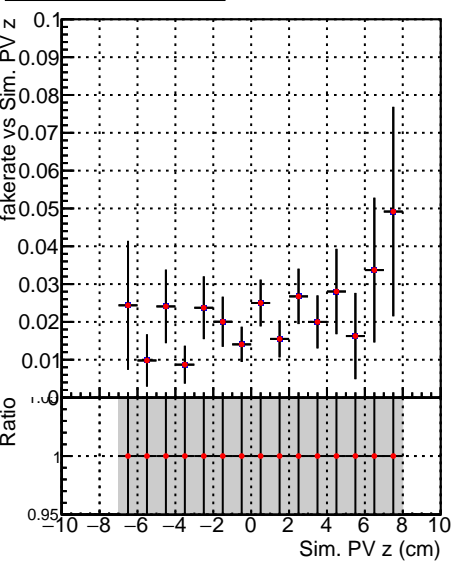

Fake rate vs vertpos**Duplicates Rate vs vertpos****Pileup rate vs vertpos**

Legend for Fake rate vs v and Pileup rate vs v plots:

- Blue line with squares: DQM_V0001_R000000001_Global_mkFitNewOLD1000time_RECO
- Red line with circles: DQM_V0001_R000000001_Global_mkFitOLD-checkDet12_RECO

Fake rate vs v**Fake rate vs. sim PV z****Duplicates Rate vs sim PV z****Pileup rate vs. sim PV z**