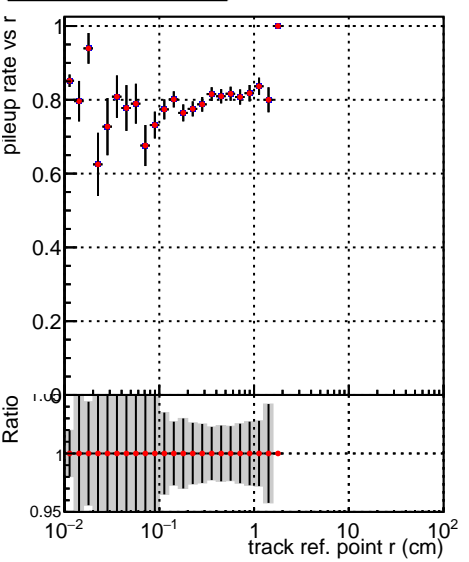

Fake rate vs vertpos**Duplicates Rate vs vertpos****Pileup rate vs vertpos**

Legend for Fake rate vs v and Pileup rate vs v plots:

- Blue line with squares: DQM_V0001_R000000001_Global_mkFitNewOLD1000time_RECO
- Red line with circles: DQM_V0001_R000000001_Global_mkFitOLD-checkDet12_RECO

Fake rate vs v**Fake rate vs. sim PV z****Duplicates Rate vs sim PV z****Pileup rate vs. sim PV z**