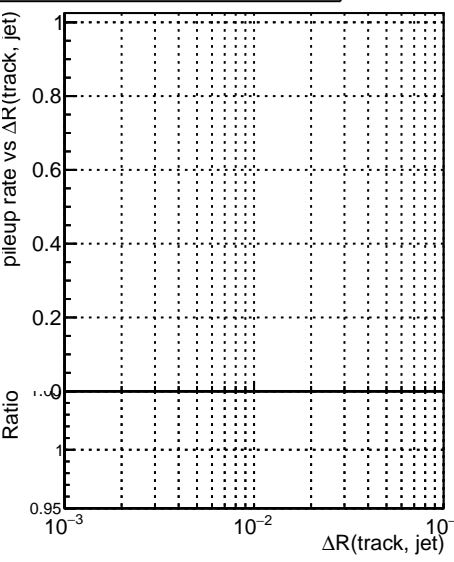

Fake rate vs dr**Duplicates Rate vs dr****Pileup rate vs dr**

—•— DQM_V0001_R000000001_Global_mkFitNewOLD1000time_RECO
—•— DQM_V0001_R000000001_Global_mkFitOLD-checkDet12_RECO

Fake rate vs ΔR (track, jet)**Fake rate vs pu****Duplicates Rate vs pu****Pileup rate vs pu**