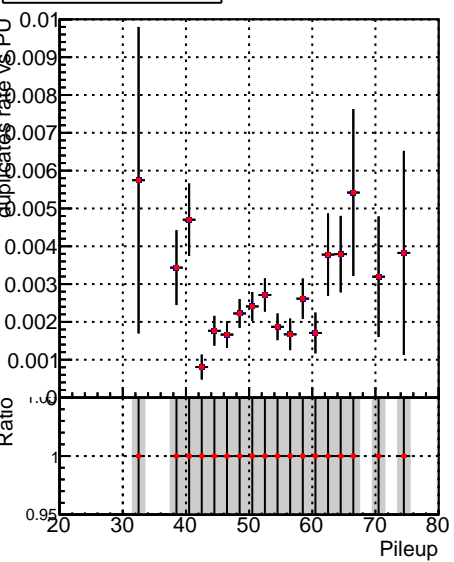

Fake rate vs dr**Duplicates Rate vs dr****Pileup rate vs dr**

—•— DQM_V0001_R000000001_Global_mkFitNewOLD1000time_RECO
—•— DQM_V0001_R000000001_Global_mkFitOLD-checkDet12_RECO

Fake rate vs ΔR (track, jet)**Fake rate vs pu****Duplicates Rate vs pu****Pileup rate vs pu**