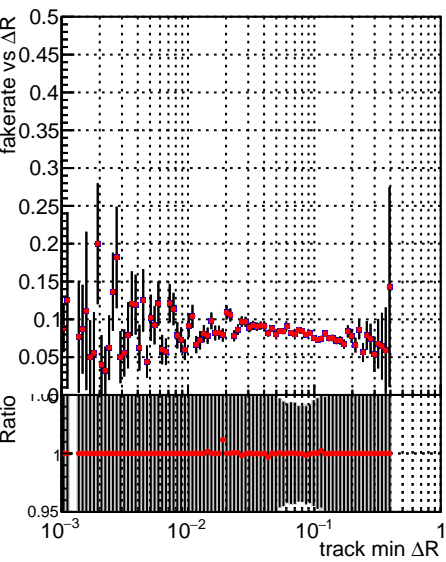

Fake rate vs dr**Duplicates Rate vs dr****Pileup rate vs dr**

—•— DQM_V0001_R000000001_Global_mkFitNewOLD1000time_RECO
—•— DQM_V0001_R000000001_Global_mkFitOLD-checkDet12_RECO

Fake rate vs ΔR (track, jet)**Fake rate vs pu****Duplicates Rate vs pu****Pileup rate vs pu**