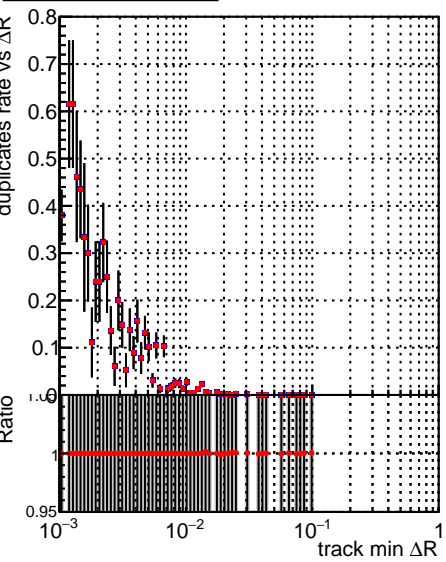

Fake rate vs dr**Duplicates Rate vs dr****Pileup rate vs dr**

—•— DQM_V0001_R000000001_Global_mkFitNewOLD1000time_RECO
—•— DQM_V0001_R000000001_Global_mkFitOLD-checkDet12_RECO

Fake rate vs ΔR (track, jet)**Fake rate vs pu****Duplicates Rate vs pu****Pileup rate vs pu**