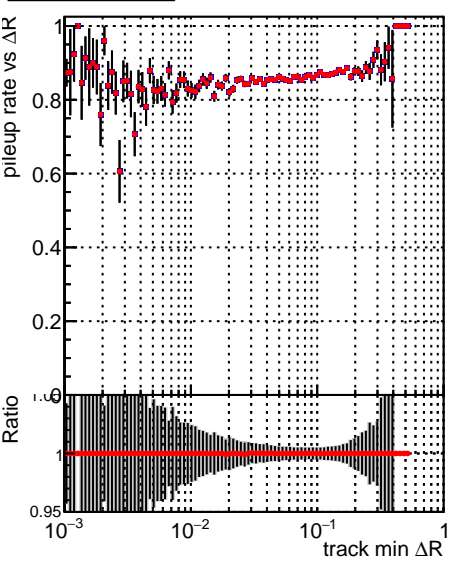

Fake rate vs dr**Duplicates Rate vs dr****Pileup rate vs dr**

—•— DQM_V0001_R000000001_Global_mkFitNewOLD1000time_RECO
—•— DQM_V0001_R000000001_Global_mkFitOLD-checkDet12_RECO

Fake rate vs ΔR (track, jet)**Fake rate vs pu****Duplicates Rate vs pu****Pileup rate vs pu**