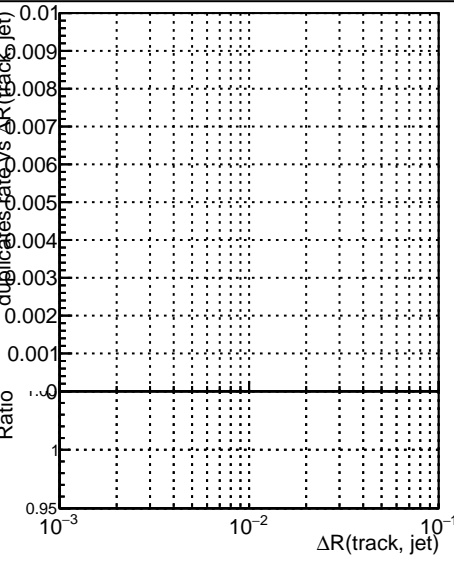

Fake rate vs dr**Duplicates Rate vs dr****Pileup rate vs dr**

—•— DQM_V0001_R000000001_Global_mkFitNewOLD1000time_RECO
—•— DQM_V0001_R000000001_Global_mkFitOLD-checkDet12_RECO

Fake rate vs ΔR (track, jet)**Fake rate vs pu****Duplicates Rate vs pu****Pileup rate vs pu**