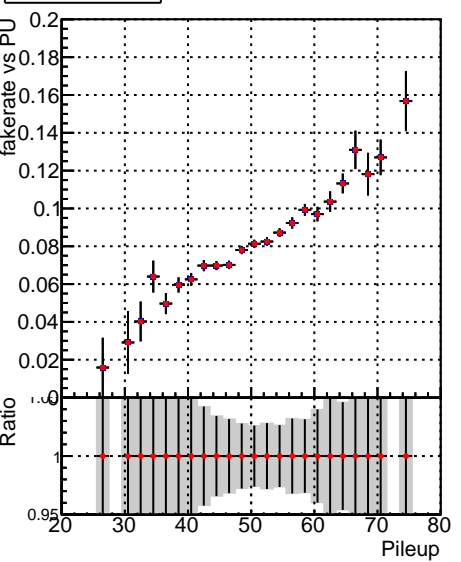

Fake rate vs dr**Duplicates Rate vs dr****Pileup rate vs dr**

—•— DQM_V0001_R000000001_Global_mkFitNewOLD1000time_RECO
—•— DQM_V0001_R000000001_Global_mkFitOLD-checkDet12_RECO

Fake rate vs ΔR (track, jet)**Fake rate vs pu****Duplicates Rate vs pu****Pileup rate vs pu**