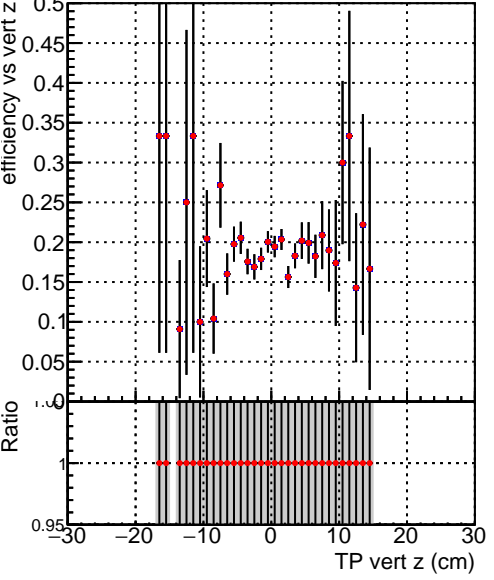

Efficiency vs vertpos

Efficiency vs vert z

Legend:  
— DQM\_V0001\_R000000001\_Global\_mkFitNewOLD1000time\_RECO  
— DQM\_V0001\_R000000001\_Global\_mkFitOLD-checkDet12\_RECO

Efficiency vs. sim PV z