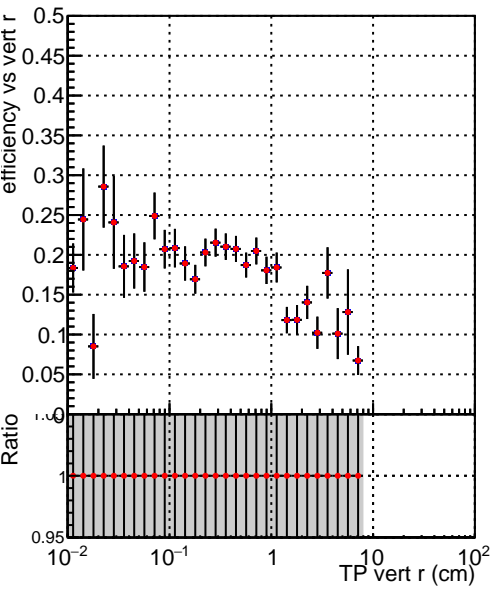

Efficiency vs vertpos

Efficiency vs vert z

Legend:  
— DQM\_V0001\_R000000001\_Global\_mkFitNewOLD1000time\_RECO  
— DQM\_V0001\_R000000001\_Global\_mkFitOLD-checkDet12\_RECO

Efficiency vs. sim PV z