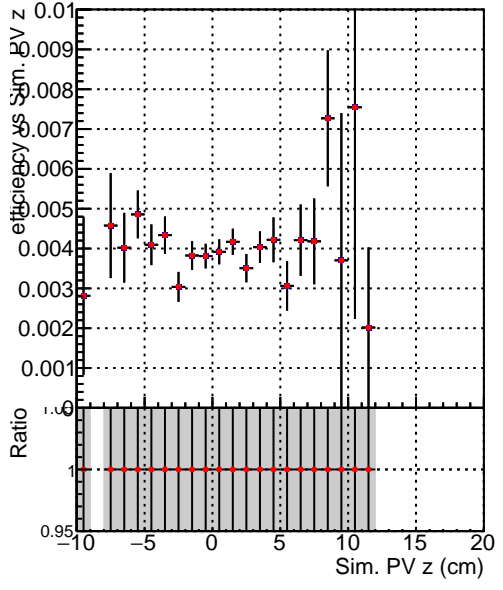

Efficiency vs vertos**fake+duplicates vs vert r**

■ DQM_V0001_R000000001_Global_mkFitNewOLD1000time_RECO
◆ DQM_V0001_R000000001_Global_mkFitOLD-checkDet12_RECO

Efficiency vs vert z**Efficiency vs. sim PV z****fake+duplicates vs Sim. PV z**