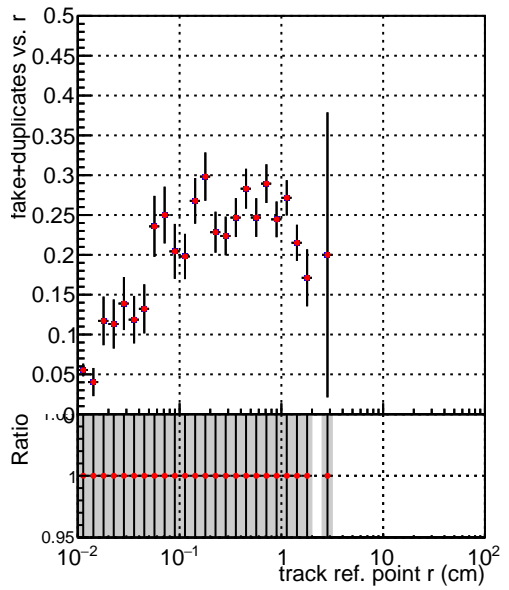

Efficiency vs vertos**fake+duplicates vs vert r**

■ DQM_V0001_R000000001_Global_mkFitNewOLD1000time_RECO
◆ DQM_V0001_R000000001_Global_mkFitOLD-checkDet12_RECO

Efficiency vs vert z**Efficiency vs. sim PV z****fake+duplicates vs Sim. PV z**