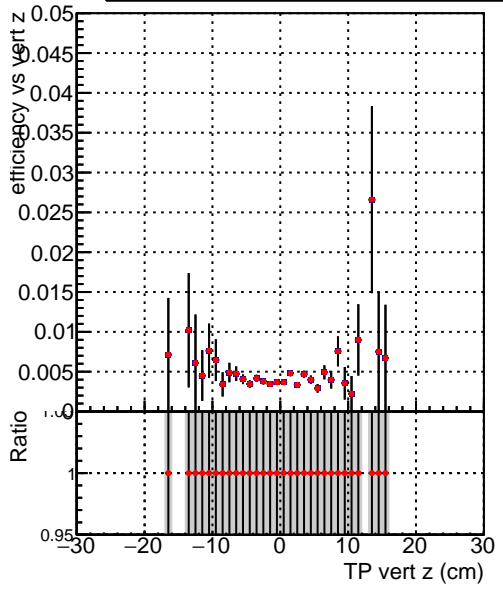

Efficiency vs vertos**fake+duplicates vs vert r**

■ DQM_V0001_R000000001_Global_mkFitNewOLD1000time_RECO
◆ DQM_V0001_R000000001_Global_mkFitOLD-checkDet12_RECO

Efficiency vs vert z**Efficiency vs. sim PV z****fake+duplicates vs Sim. PV z**