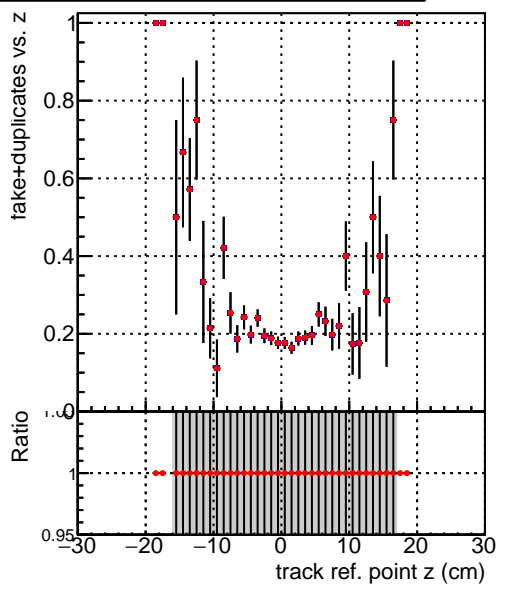

Efficiency vs vertos**fake+duplicates vs vert r**

■ DQM_V0001_R000000001_Global_mkFitNewOLD1000time_RECO
◆ DQM_V0001_R000000001_Global_mkFitOLD-checkDet12_RECO

Efficiency vs vert z**Efficiency vs. sim PV z****fake+duplicates vs Sim. PV z**