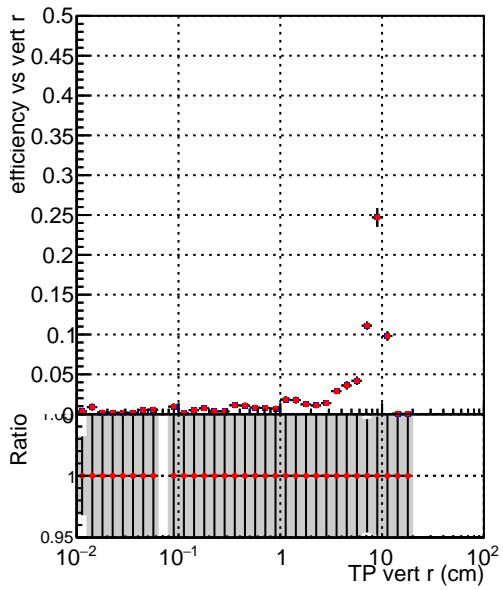

Efficiency vs vertos**fake+duplicates vs vert r**

■ DQM_V0001_R000000001_Global_mkFitNewOLD1000time_RECO
◆ DQM_V0001_R000000001_Global_mkFitOLD-checkDet12_RECO

Efficiency vs vert z**Efficiency vs. sim PV z****fake+duplicates vs Sim. PV z**