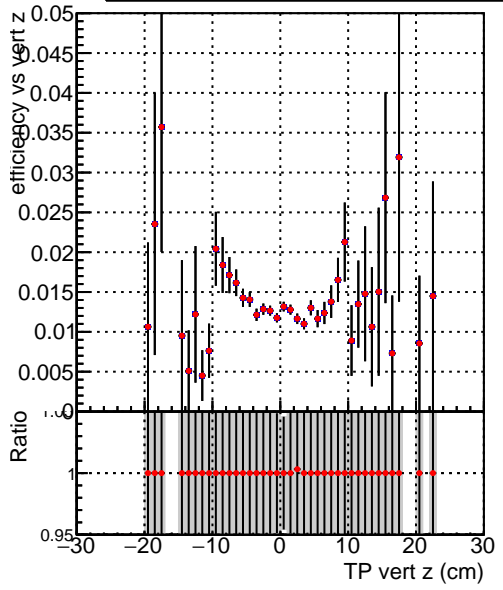

Efficiency vs vertpos**fake+duplicates vs vert r****Efficiency**

— DQM_V0001_R000000001_Global_mkFitNewOLD1000time_RECO
— DQM_V0001_R000000001_Global_mkFitOLD-checkDet12_RECO

**Efficiency vs. sim PV z****fake+duplicates vs Sim. PV z**