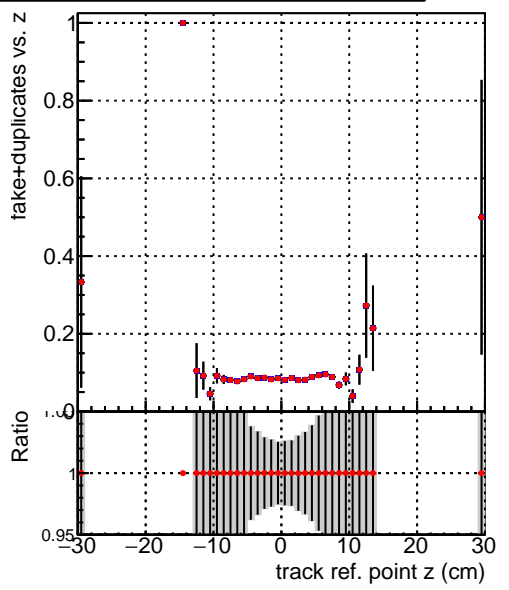

Efficiency vs vertpos**fake+duplicates vs vert r****Efficiency**

— DQM_V0001_R000000001_Global_mkFitNewOLD1000time_RECO
— DQM_V0001_R000000001_Global_mkFitOLD-checkDet12_RECO

**Efficiency vs. sim PV z****fake+duplicates vs Sim. PV z**