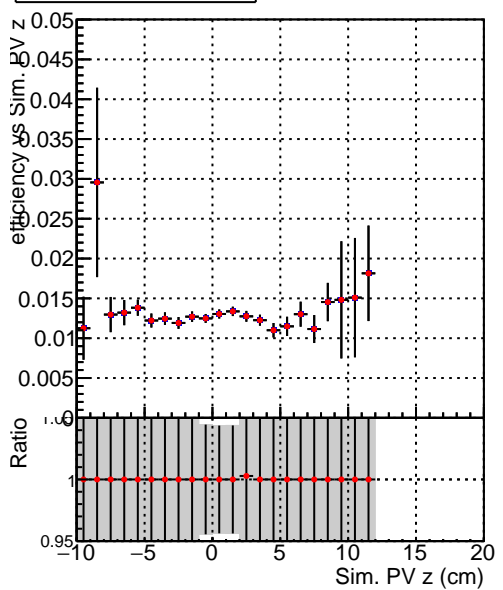

Efficiency vs vertpos**fake+duplicates vs vert r****Efficiency**

— DQM_V0001_R000000001_Global_mkFitNewOLD1000time_RECO
— DQM_V0001_R000000001_Global_mkFitOLD-checkDet12_RECO

**Efficiency vs. sim PV z****fake+duplicates vs Sim. PV z**