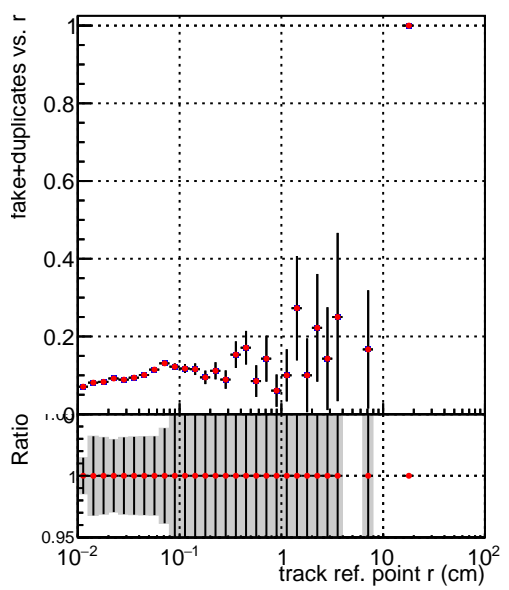

Efficiency vs vertpos**fake+duplicates vs vert r****Efficiency**

— DQM_V0001_R000000001_Global_mkFitNewOLD1000time_RECO
— DQM_V0001_R000000001_Global_mkFitOLD-checkDet12_RECO

**Efficiency vs. sim PV z****fake+duplicates vs Sim. PV z**