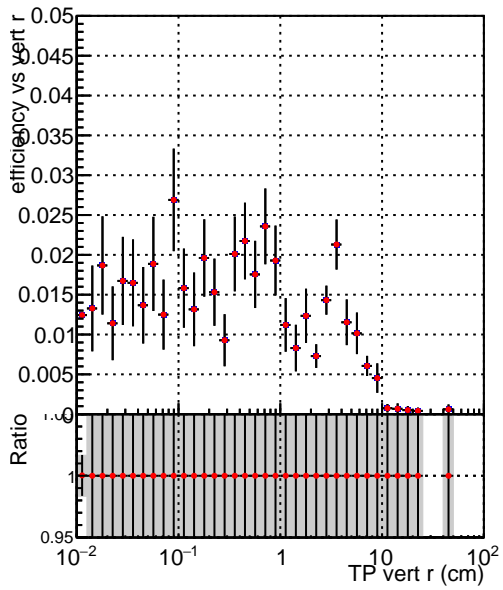

Efficiency vs vertpos**fake+duplicates vs vert r****Efficiency**

— DQM_V0001_R000000001_Global_mkFitNewOLD1000time_RECO
— DQM_V0001_R000000001_Global_mkFitOLD-checkDet12_RECO

**Efficiency vs. sim PV z****fake+duplicates vs Sim. PV z**