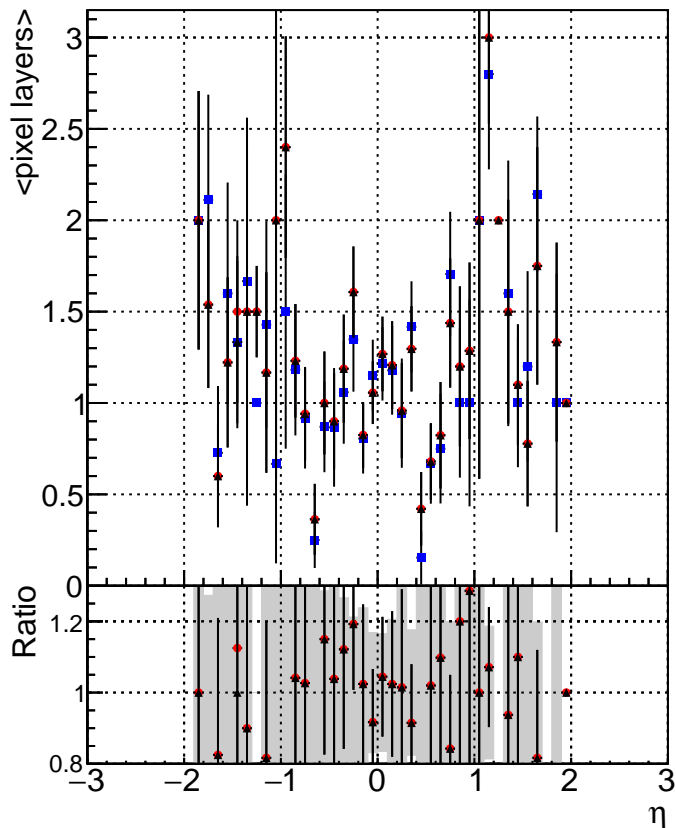

mean # PXL hits vs eta

mean # PXL Layers with measurement vs eta

mean # STRIP hits vs eta

■ DQM_V0001_R000000001_Global_CMSSW_ckpt502_RECO
● DQM_V0001_R000000001_Global_CMSSW_mkt502_RECO
▲ DQM_V0001_R000000001_Global_CMSSW_mkt50i3_RECO