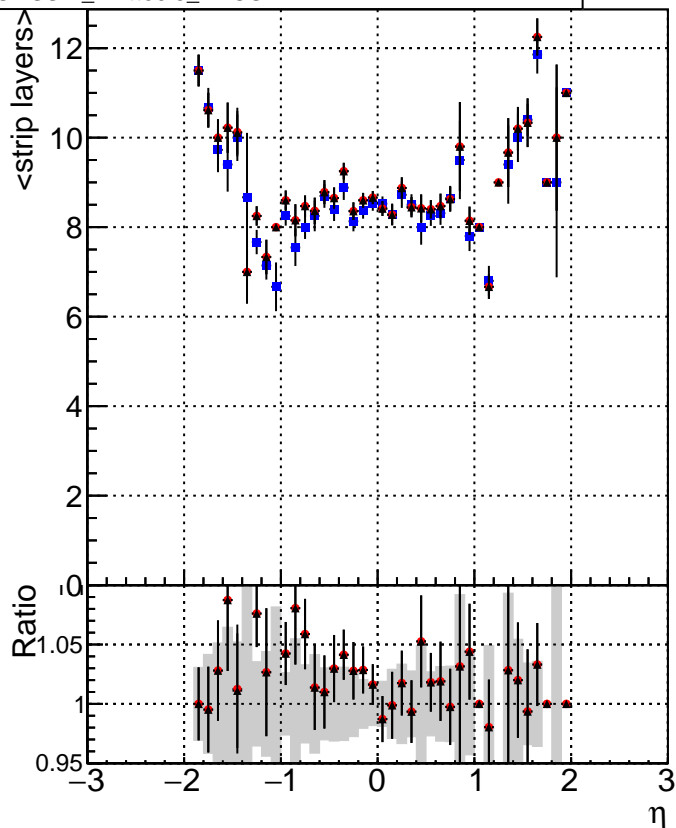

mean # PXL hits vs eta

mean # PXL Layers with measurement vs eta

mean # STRIP hits vs eta

■ DQM_V0001_R000000001_Global_CMSSW_ckpt502_RECO
● DQM_V0001_R000000001_Global_CMSSW_mkt502_RECO
▲ DQM_V0001_R000000001_Global_CMSSW_mkt50i3_RECO