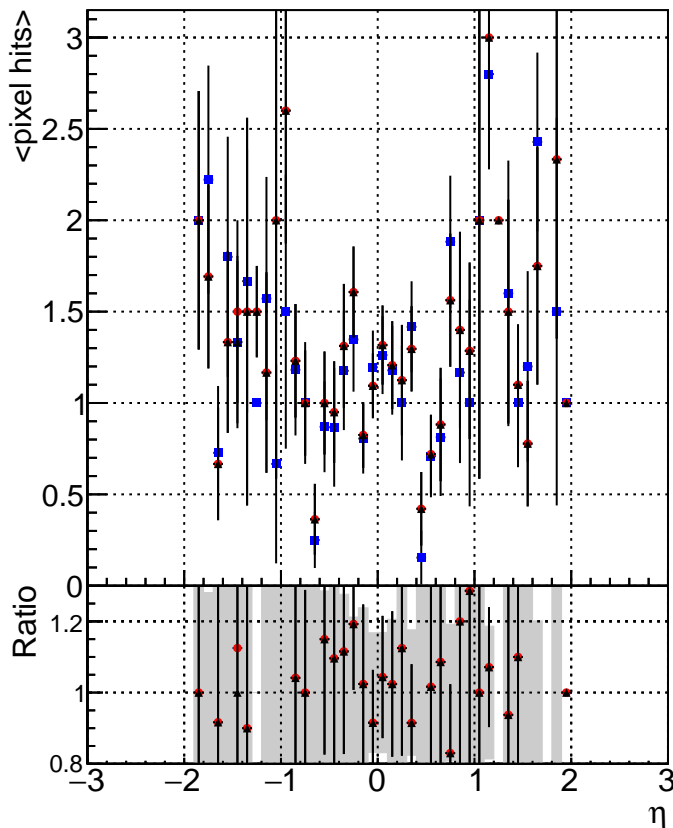

mean # PXL hits vs eta

mean # PXL Layers with measurement vs eta

mean # STRIP hits vs eta

■ DQM_V0001_R000000001_Global_CMSSW_ckpt502_RECO
● DQM_V0001_R000000001_Global_CMSSW_mkt502_RECO
▲ DQM_V0001_R000000001_Global_CMSSW_mkt50i3_RECO