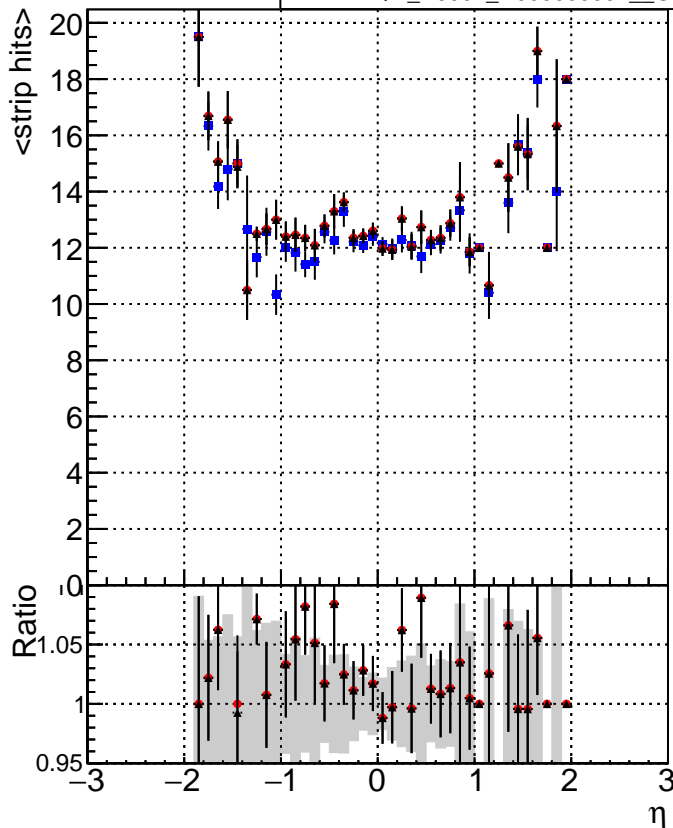

mean # PXL hits vs eta

mean # PXL Layers with measurement vs eta

mean # STRIP hits vs eta

■ DQM_V0001_R000000001_Global_CMSSW_ckpt502_RECO
● DQM_V0001_R000000001_Global_CMSSW_mkt502_RECO
▲ DQM_V0001_R000000001_Global_CMSSW_mkt50i3_RECO