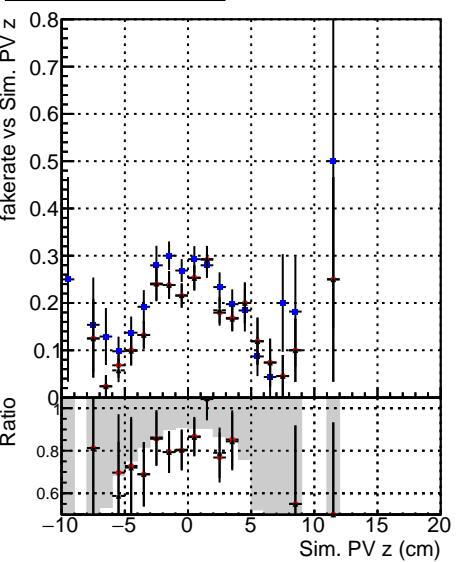

Fake rate vs vertpos**Duplicates Rate vs vertpos****Pileup rate vs vertpos****Fake rate vs v****Duplicates Rate vs v****Pileup rate vs v**

—●—	DQM_V0001_R000000001	Global	CMSSW_ckpt502_RECO
—●—	DQM_V0001_R000000001	Global	CMSSW_mkt502_RECO
—●—	DQM_V0001_R000000001	Global	CMSSW_mkt50i3_RECO

Fake rate vs. sim PV z**Duplicates Rate vs sim PV z****Pileup rate vs. sim PV z**