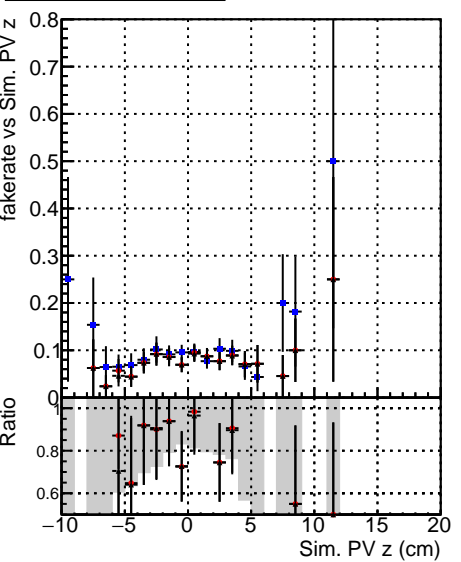

Fake rate vs vertpos**Duplicates Rate vs vertpos****Pileup rate vs vertpos****Fake rate vs v****Duplicates Rate vs v****Pileup rate vs v**

█	DQM_V0001_R000000001	Global	CMSSW_ckftt502_RECO
█	DQM_V0001_R000000001	Global	CMSSW_mkt502_RECO
█	DQM_V0001_R000000001	Global	CMSSW_mkt50i3_RECO

Fake rate vs. sim PV z**Duplicates Rate vs sim PV z****Pileup rate vs. sim PV z**