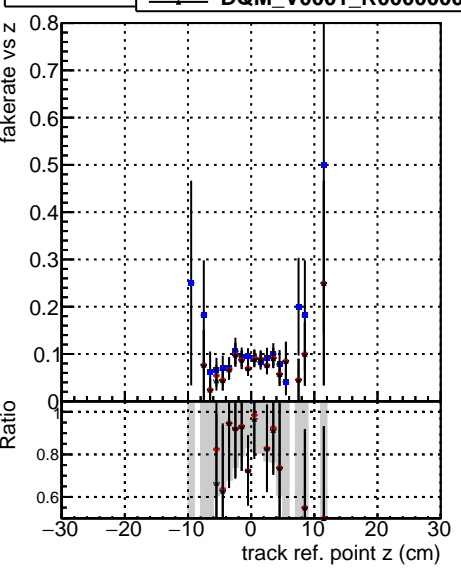

Fake rate vs vertpos**Duplicates Rate vs vertpos****Pileup rate vs vertpos****Fake rate vs v****Duplicates Rate vs v****Pileup rate vs v**

█	DQM_V0001_R000000001	Global	CMSSW_ckftt502_RECO
█	DQM_V0001_R000000001	Global	CMSSW_mkt502_RECO
█	DQM_V0001_R000000001	Global	CMSSW_mkt50i3_RECO

Fake rate vs. sim PV z**Duplicates Rate vs sim PV z****Pileup rate vs. sim PV z**