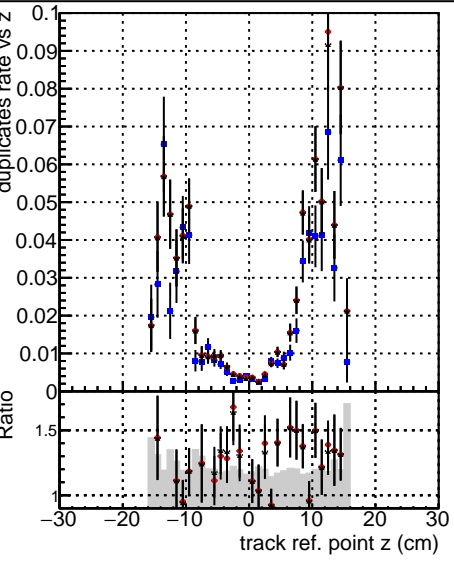

Fake rate vs vertpos**Duplicates Rate vs vertpos****Pileup rate vs vertpos**

—●—	DQM_V0001_R000000001	Global	CMSSW_ckpt502_RECO
—●—	DQM_V0001_R000000001	Global	CMSSW_mkt502_RECO
—●—	DQM_V0001_R000000001	Global	CMSSW_mkt50i3_RECO

Fake rate vs v**Fake rate vs. sim PV z****Duplicates Rate vs sim PV z****Pileup rate vs. sim PV z**