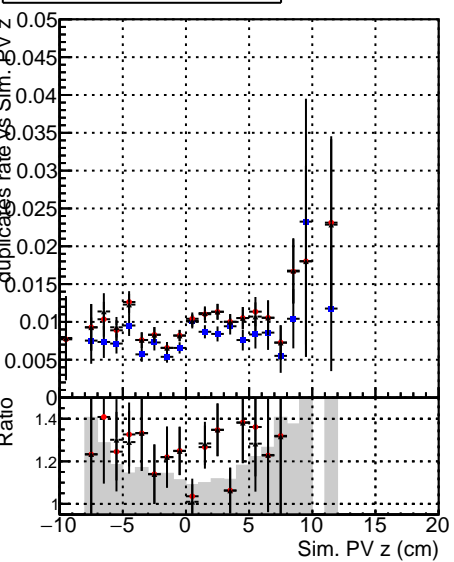

Fake rate vs vertpos**Duplicates Rate vs vertpos****Pileup rate vs vertpos**

—●—	DQM_V0001_R000000001	Global	CMSSW_ckpt502_RECO
—●—	DQM_V0001_R000000001	Global	CMSSW_mkt502_RECO
—●—	DQM_V0001_R000000001	Global	CMSSW_mkt50i3_RECO

Fake rate vs v**Fake rate vs. sim PV z****Duplicates Rate vs sim PV z****Pileup rate vs. sim PV z**