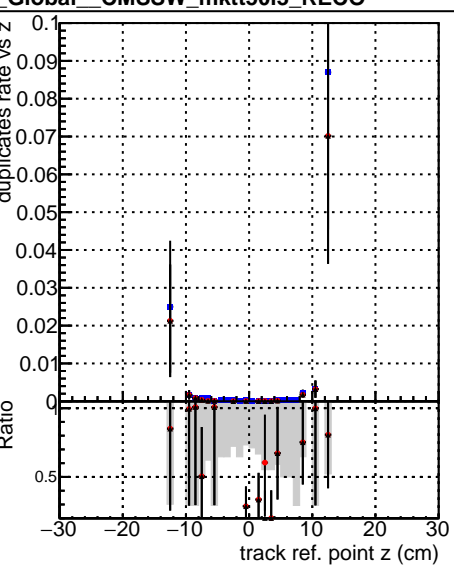

Fake rate vs vertpos**Duplicates Rate vs vertpos****Pileup rate vs vertpos****Fake rate vs v****Duplicates Rate vs v****Pileup rate vs v**

—●—	DQM_V0001_R000000001	Global	CMSSW_ckpt502_RECO
—●—	DQM_V0001_R000000001	Global	CMSSW_mkt502_RECO
—●—	DQM_V0001_R000000001	Global	CMSSW_mkt50i3_RECO

Fake rate vs. sim PV z**Duplicates Rate vs sim PV z****Pileup rate vs. sim PV z**