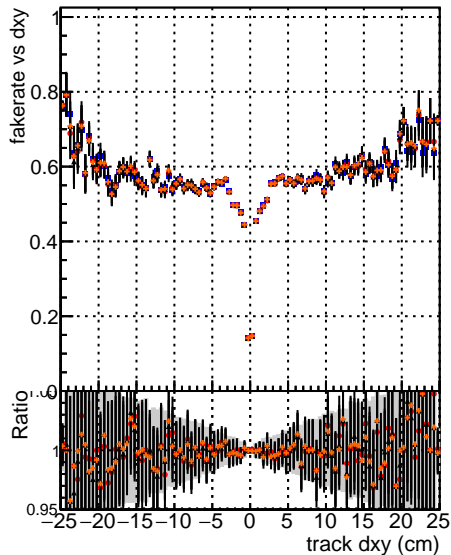

Fake rate vs dxy

Duplicates Rate vs Dxy

Pileup rate vs dxy

Fake rate vs dz

Legend for detector regions:

- BGM
- MK
- FIT
- T
- Original
- NEW700