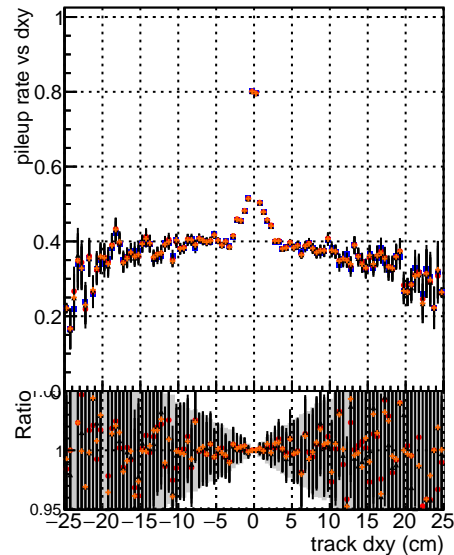

Fake rate vs dxy

Duplicates Rate vs Dxy

Pileup rate vs dxy

Fake rate vs dz

Legend for detector regions:

- BGM
- MK
- FIT
- T
- Original
- NEW700