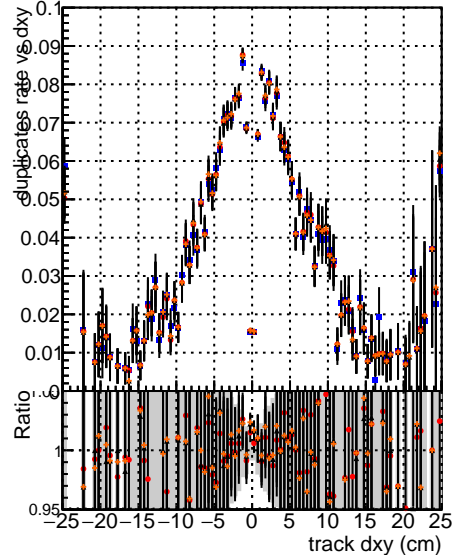

Fake rate vs dxy

Duplicates Rate vs Dxy

Pileup rate vs dxy

Fake rate vs dz

Legend for detector regions:

- BGM
- MK
- FIT
- T
- Original
- NEW700