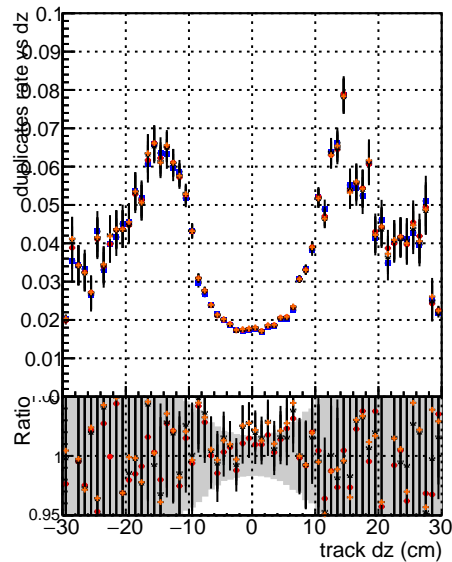

Fake rate vs dxy

Duplicates Rate vs Dxy

Pileup rate vs dxy

Fake rate vs dz

Legend for detector regions:

- BGM
- MK
- FIT
- T
- Original
- NEW700