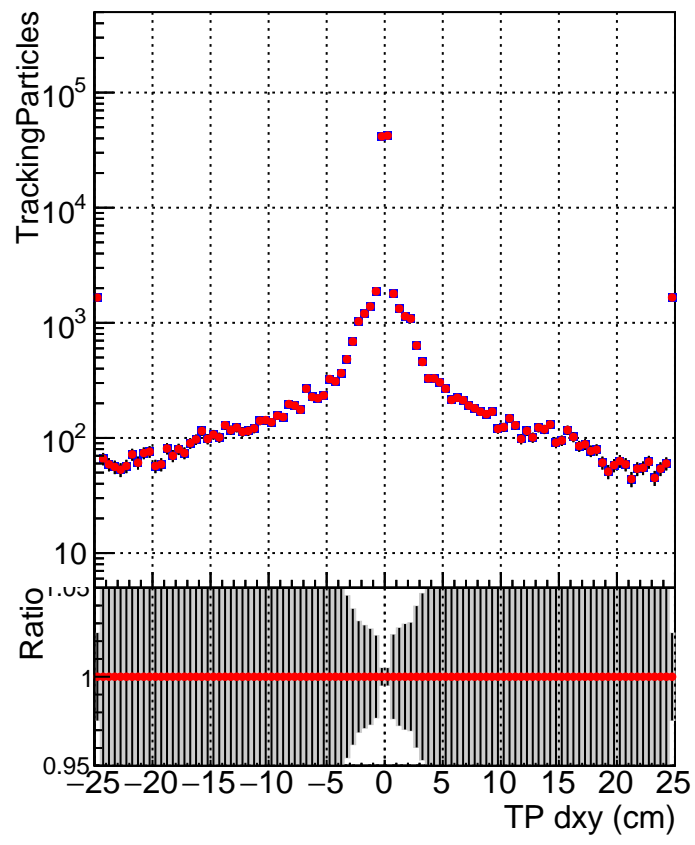

N of simulated tracks vs dxy

N of associated tracks (simToReco) vs dxy

N of simulated track

Legend:
■ DQM_V0001_R000000001_Global_CMSSW_original
● DQM_V0001_R000000001_Global_CMSSW_cleaner