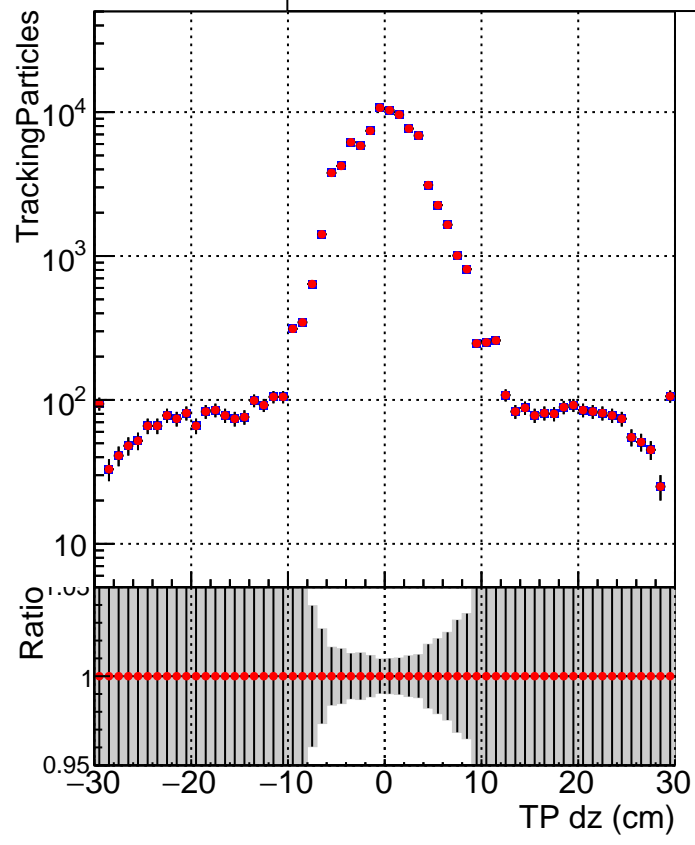

N of simulated tracks vs dxy

N of associated tracks (simToReco) vs dxy

N of simulated track

Legend:
■ DQM_V0001_R000000001_Global_CMSSW_original
● DQM_V0001_R000000001_Global_CMSSW_cleaner