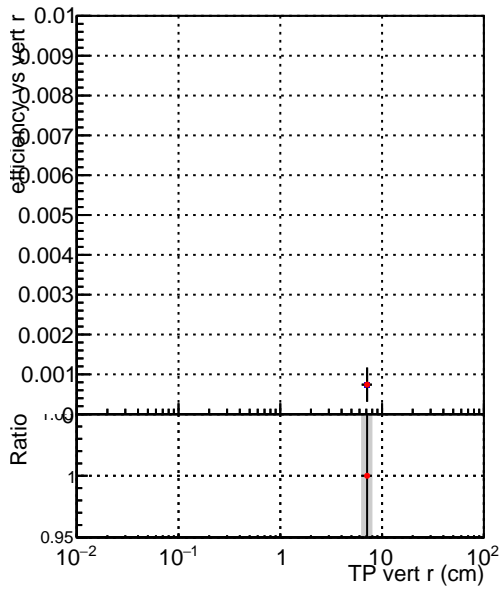

Efficiency vs vertpos

Efficiency vs TP vert z (cm)

- DQM_V0001_R000000001_Global_CMSSW_original
- DQM_V0001_R000000001_Global_CMSSW_cleaner

Efficiency vs. sim PV z