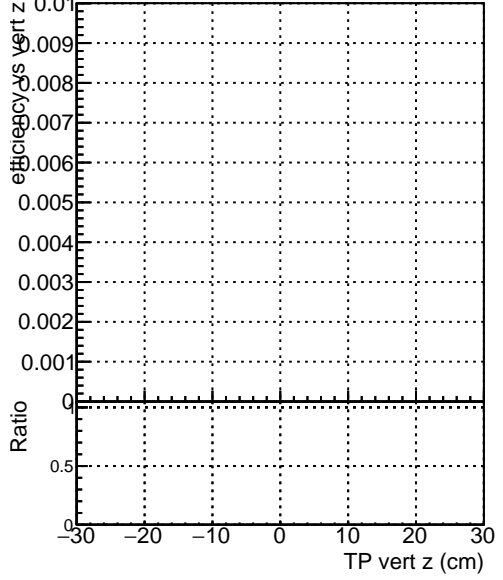

Efficiency vs vertpos

Efficiency vs TP vert z (cm)

- DQM_V0001_R000000001_Global_CMSSW_original
- DQM_V0001_R000000001_Global_CMSSW_cleaner

Efficiency vs. sim PV z