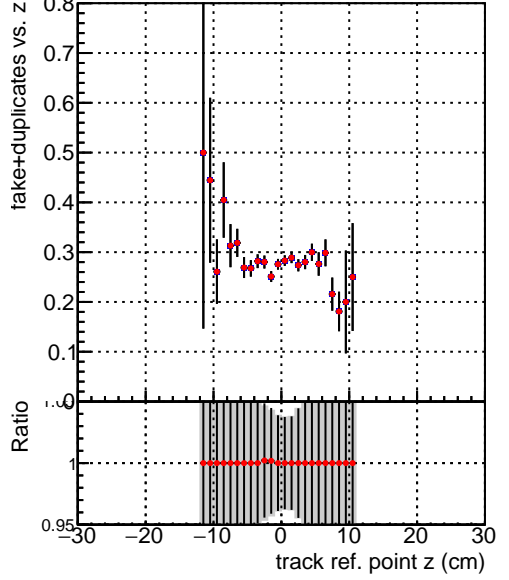

Efficiency vs vertpos**fake+duplicates vs vert r**

Legend for Efficiency vs. TP vert z and fake+duplicates vs. track ref. point z:

- Blue line: DQM_V0001_R000000001_Global_CMSSW_original
- Red line: DQM_V0001_R000000001_Global_CMSSW_cleaner

Efficiency vs. TP vert z**Efficiency vs. sim PV z****fake+duplicates vs Sim. PV z**