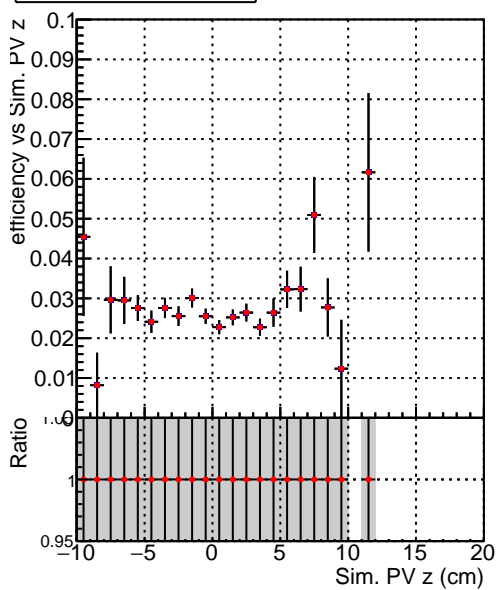

Efficiency vs vertpos**fake+duplicates vs vert r**

Legend for Efficiency vs. TP vert z and fake+duplicates vs. track ref. point z:

- Blue line: DQM_V0001_R000000001_Global_CMSSW_original
- Red line: DQM_V0001_R000000001_Global_CMSSW_cleaner

Efficiency vs. TP vert z**Efficiency vs. sim PV z****fake+duplicates vs Sim. PV z**