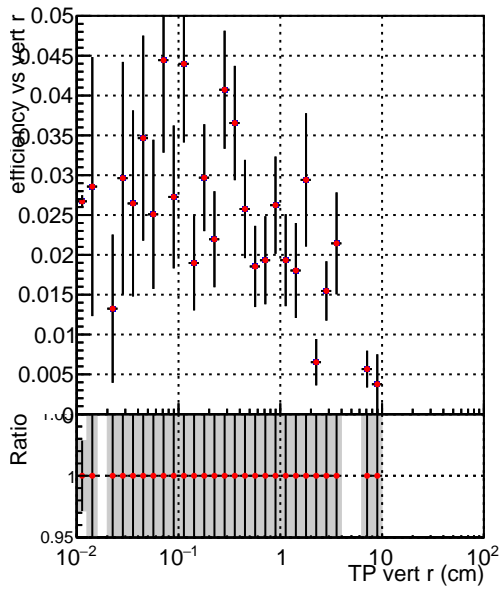

Efficiency vs vertpos**fake+duplicates vs vert r**

Legend for Efficiency vs. TP vert z and fake+duplicates vs. track ref. point z:

- Blue line: DQM_V0001_R000000001_Global_CMSSW_original
- Red line: DQM_V0001_R000000001_Global_CMSSW_cleaner

Efficiency vs. TP vert z**Efficiency vs. sim PV z****fake+duplicates vs Sim. PV z**