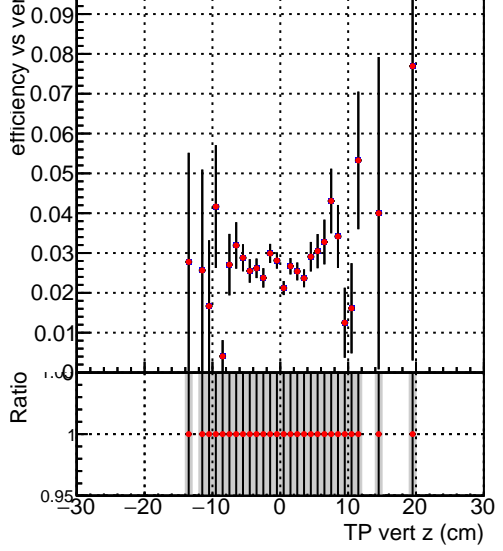

Efficiency vs vertpos**fake+duplicates vs vert r**

Legend for Efficiency vs. TP vert z and fake+duplicates vs. track ref. point z:

- Blue line: DQM_V0001_R000000001_Global_CMSSW_original
- Red line: DQM_V0001_R000000001_Global_CMSSW_cleaner

Efficiency vs. TP vert z**Efficiency vs. sim PV z****fake+duplicates vs Sim. PV z**