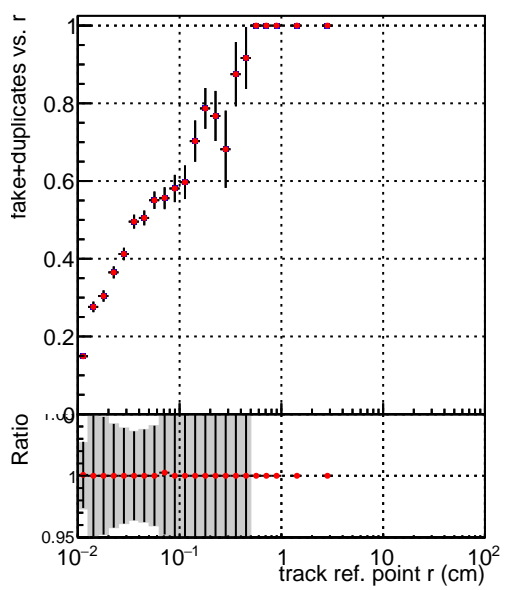

Efficiency vs vertpos**fake+duplicates vs vert r**

Legend for Efficiency vs. TP vert z and fake+duplicates vs. track ref. point z:

- Blue line: DQM_V0001_R000000001_Global_CMSSW_original
- Red line: DQM_V0001_R000000001_Global_CMSSW_cleaner

Efficiency vs. TP vert z**Efficiency vs. sim PV z****fake+duplicates vs Sim. PV z**