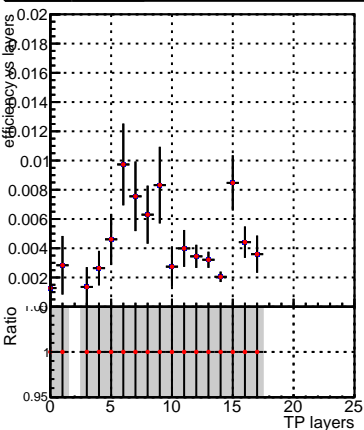

Efficiency vs hit**fake+duplicates vs hits****Efficiency vs TP layers****Efficiency vs pixel layer****fake+duplicates vs pixel layers****Efficiency vs 3D layer****fake+duplicates vs 3D layers**

Legend:
 - Blue square: DQM_V0001_R000000001_Global_CMSSW_original
 - Red circle: DQM_V0001_R000000001_Global_CMSSW_cleaner