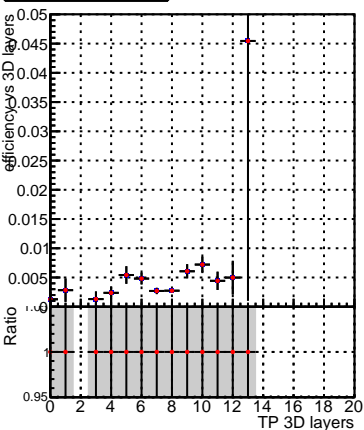

Efficiency vs hit**fake+duplicates vs hits****Efficiency vs TP layers****Efficiency vs pixel layer****fake+duplicates vs pixel layers****Efficiency vs 3D layer****fake+duplicates vs 3D layers**

Legend:
 - Blue square: DQM_V0001_R000000001_Global_CMSSW_original
 - Red circle: DQM_V0001_R000000001_Global_CMSSW_cleaner