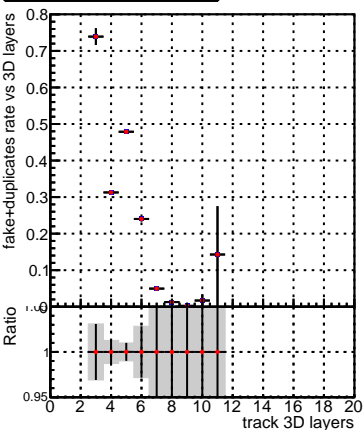

Efficiency vs hit**fake+duplicates vs hits****Efficiency vs TP layers****Efficiency vs pixel layer****fake+duplicates vs pixel layers****Efficiency vs 3D layer****fake+duplicates vs 3D layers**

Legend:
 - Blue square: DQM_V0001_R000000001_Global_CMSSW_original
 - Red circle: DQM_V0001_R000000001_Global_CMSSW_cleaner