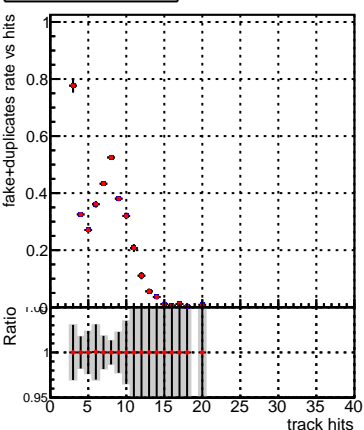

Efficiency vs hit**fake+duplicates vs hits****Efficiency vs TP layers****Efficiency vs pixel layer****fake+duplicates vs pixel layers****Efficiency vs 3D layer****fake+duplicates vs 3D layers**

Legend:
 - Blue square: DQM_V0001_R000000001_Global_CMSSW_original
 - Red circle: DQM_V0001_R000000001_Global_CMSSW_cleaner