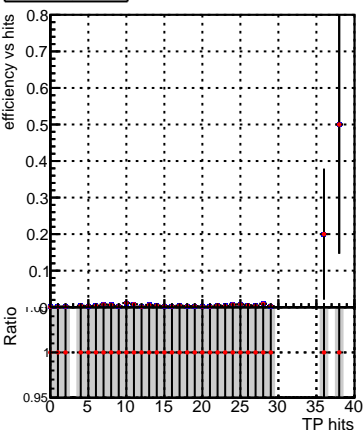

Efficiency vs hit**fake+duplicates vs hits****Efficiency vs TP layers****Efficiency vs pixel layer****fake+duplicates vs pixel layers****Efficiency vs 3D layer****fake+duplicates vs 3D layers**

Legend:
 - Blue square: DQM_V0001_R000000001_Global_CMSSW_original
 - Red circle: DQM_V0001_R000000001_Global_CMSSW_cleaner