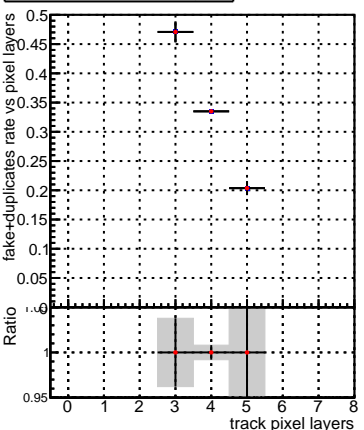

Efficiency vs hit**fake+duplicates vs hits****Efficiency vs TP layers****Efficiency vs pixel layer****fake+duplicates vs pixel layers****Efficiency vs 3D layer****fake+duplicates vs 3D layers**

Legend:
 - Blue square: DQM_V0001_R000000001_Global_CMSSW_original
 - Red circle: DQM_V0001_R000000001_Global_CMSSW_cleaner