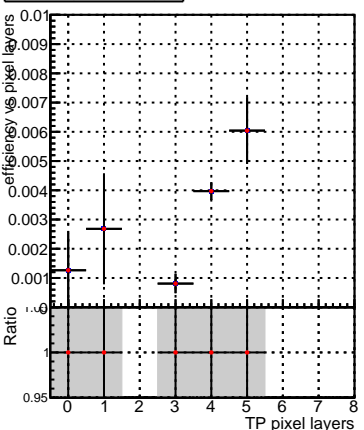

Efficiency vs hit**fake+duplicates vs hits****Efficiency vs TP layers****Efficiency vs pixel layer****fake+duplicates vs pixel layers****Efficiency vs 3D layer****fake+duplicates vs 3D layers**

Legend:
 - Blue square: DQM_V0001_R000000001_Global_CMSSW_original
 - Red circle: DQM_V0001_R000000001_Global_CMSSW_cleaner