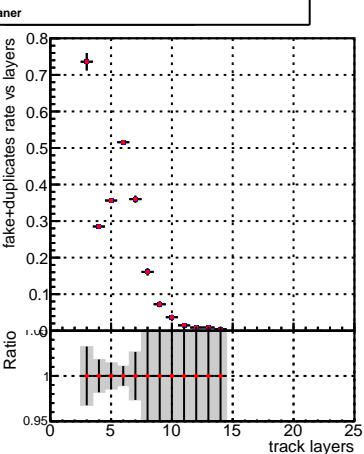

Efficiency vs hit**fake+duplicates vs hits****Efficiency vs TP layers****Efficiency vs pixel layer****fake+duplicates vs pixel layers****Efficiency vs 3D layer****fake+duplicates vs 3D layers**

Legend:
 - Blue square: DQM_V0001_R000000001_Global_CMSSW_original
 - Red circle: DQM_V0001_R000000001_Global_CMSSW_cleaner