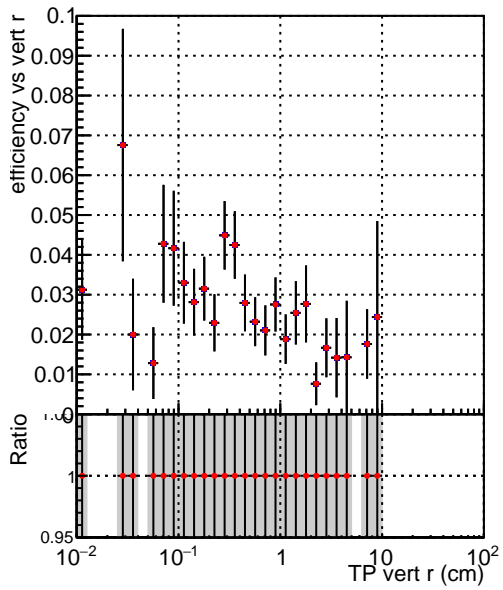

Efficiency vs vertpos

Legend: DQM_V0001_R000000001_Global_CMSSW_original (blue square), DQM_V0001_R000000001_Global_CMSSW_cleaner (red circle)

Efficiency vs vert z

Efficiency vs. sim PV z