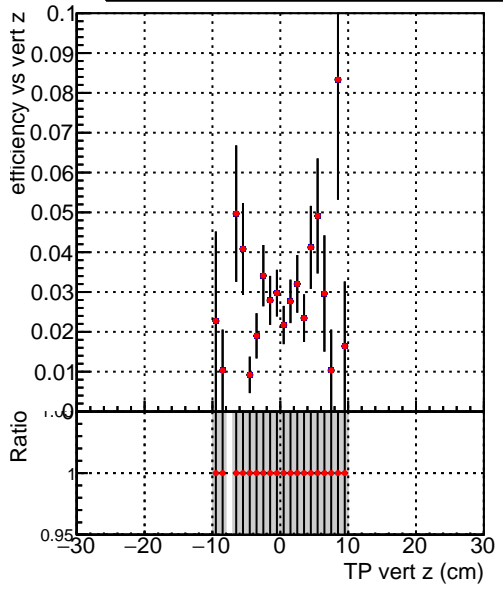

Efficiency vs vertpos

Legend: DQM_V0001_R000000001_Global_CMSSW_original (blue square), DQM_V0001_R000000001_Global_CMSSW_cleaner (red circle)

Efficiency vs vert z

Efficiency vs. sim PV z