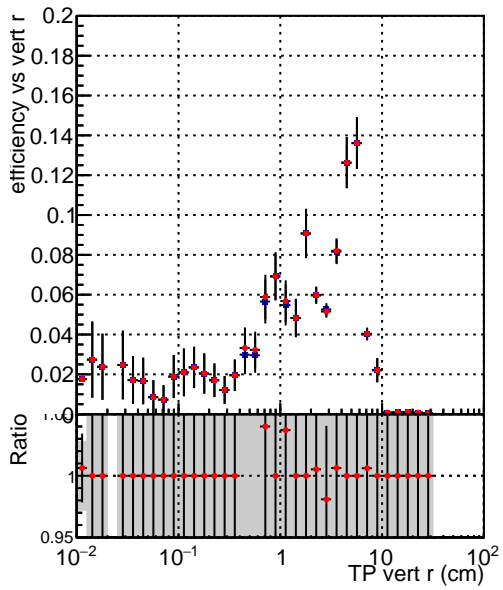

**Efficiency vs vertpos**

Legend box containing two entries:

- DQM\_mkFit\_TToriginal
- DQM\_mkFit\_TTNEWSH\_ALLITERS

**Efficiency vs vert z**

**Efficiency vs. sim PV z**