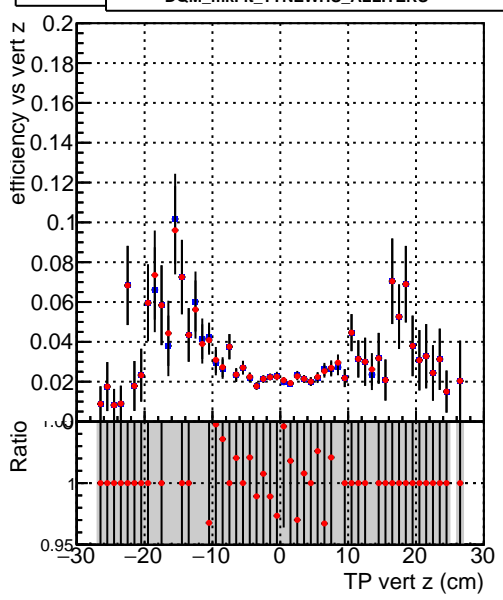

**Efficiency vs vertpos**

Legend box containing two entries:

- DQM\_mkFit\_TToriginal
- DQM\_mkFit\_TTNEWSH\_ALLITERS

**Efficiency vs vert z**

**Efficiency vs. sim PV z**