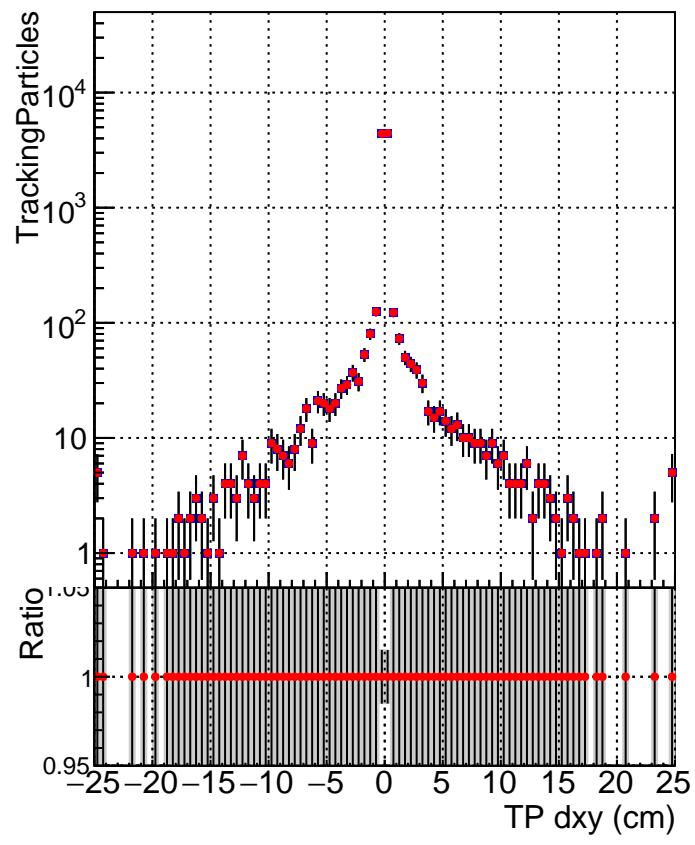

N of simulated tracks vs dxy

N of associated tracks (simToReco) vs dxy

N of simulated track

Legend:
- DQM_mkFit_TToriginal (blue square)
- DQM_mkFit_TTNEWSH_ALLITERS (red circle)