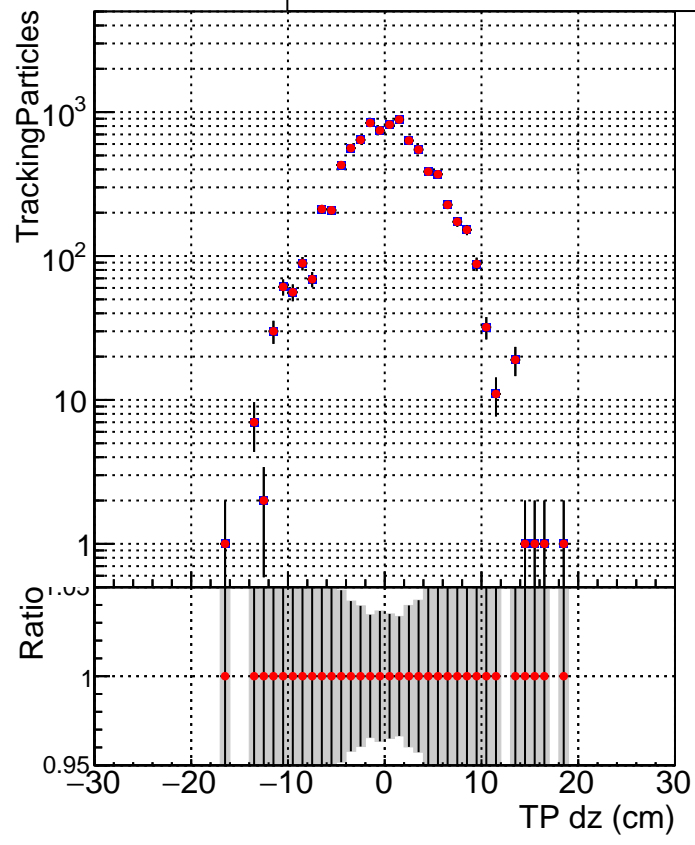

N of simulated tracks vs dxy

N of associated tracks (simToReco) vs dxy

N of simulated track

Legend:
- DQM_mkFit_TToriginal (blue square)
- DQM_mkFit_TTNEWSH_ALLITERS (red circle)