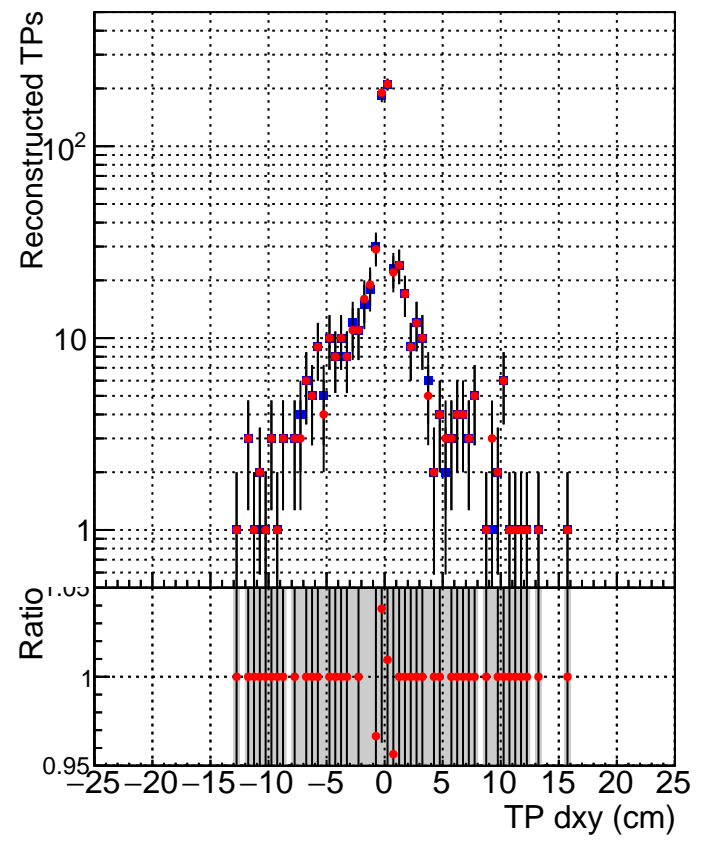

N of simulated tracks vs dxy

N of associated tracks (simToReco) vs dxy

N of simulated track

Legend:
- DQM_mkFit_TToriginal (blue square)
- DQM_mkFit_TTNEWSH_ALLITERS (red circle)