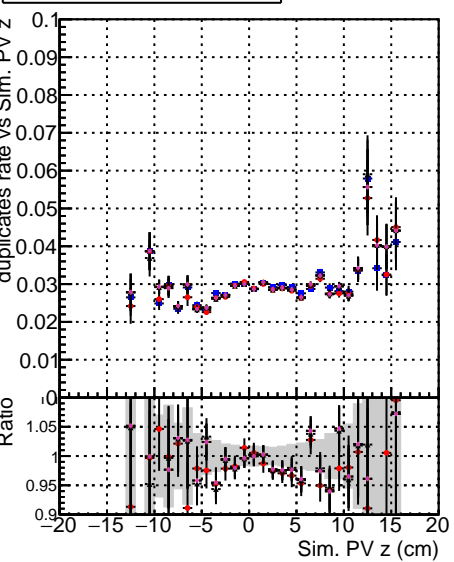

Fake rate vs vertpos**Duplicates Rate vs vertpos****Pileup rate vs vertpos**

Fake rate vs v DOM mkFit Toriginal 106 ALLITERS 106 NEWHSMS 506 ALLITERS 966

**Fake rate vs. sim PV z****Duplicates Rate vs sim PV z****Pileup rate vs. sim PV z**