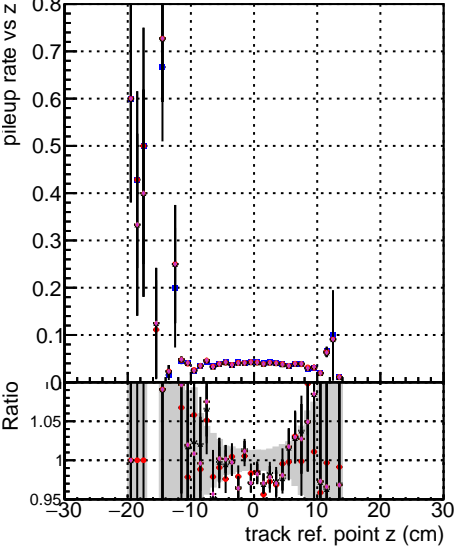

Fake rate vs vertpos**Duplicates Rate vs vertpos****Pileup rate vs vertpos**

Fake rate vs v DOM mkFit Toriginal 106 ALLITERS 106 NEWHSMS 506 ALLITERS 966

**Fake rate vs. sim PV z****Duplicates Rate vs sim PV z****Pileup rate vs. sim PV z**