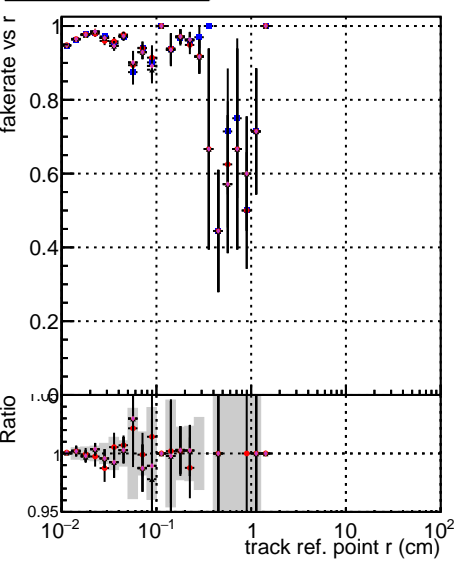

Fake rate vs vertpos**Duplicates Rate vs vertpos****Pileup rate vs vertpos**

Fake rate vs v DOM mkFit Toriginal 106 ALLITERS 106 NEWHSMS 506 ALLITERS 966

**Fake rate vs. sim PV z****Duplicates Rate vs sim PV z****Pileup rate vs. sim PV z**