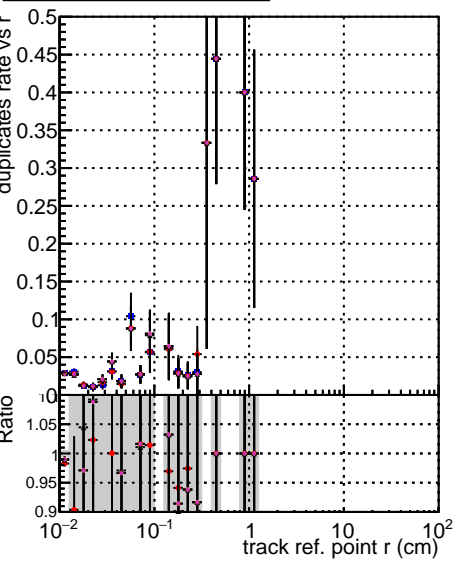

Fake rate vs vertpos**Duplicates Rate vs vertpos****Pileup rate vs vertpos**

Fake rate vs v DOM mkFit Toriginal 106 ALLITERS 106 NEWHSMS 506 ALLITERS 966

**Fake rate vs. sim PV z****Duplicates Rate vs sim PV z****Pileup rate vs. sim PV z**