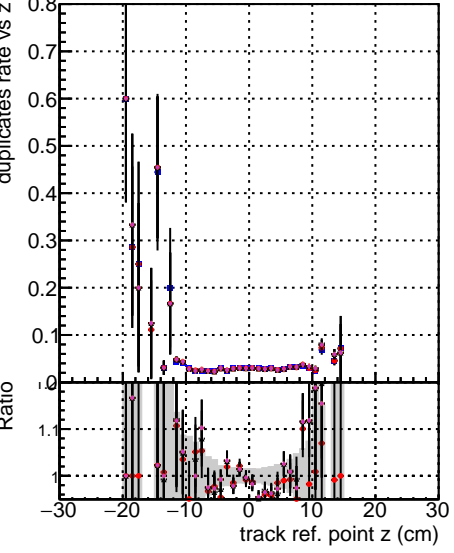

Fake rate vs vertpos**Duplicates Rate vs vertpos****Pileup rate vs vertpos**

Fake rate vs v DOM mkFit Toriginal 106 ALLITERS 106 NEWHSMS 506 ALLITERS 966

**Fake rate vs. sim PV z****Duplicates Rate vs sim PV z****Pileup rate vs. sim PV z**