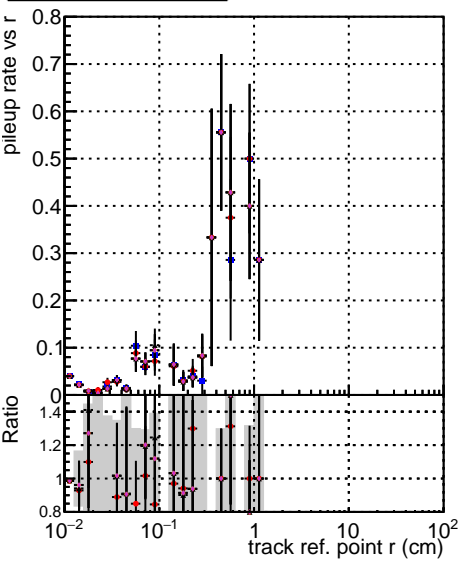

Fake rate vs vertpos**Duplicates Rate vs vertpos****Pileup rate vs vertpos**

Fake rate vs v DOM mkFit Toriginal 106 ALLITERS 106 NEWHSMS 506 ALLITERS 966

**Fake rate vs. sim PV z****Duplicates Rate vs sim PV z****Pileup rate vs. sim PV z**