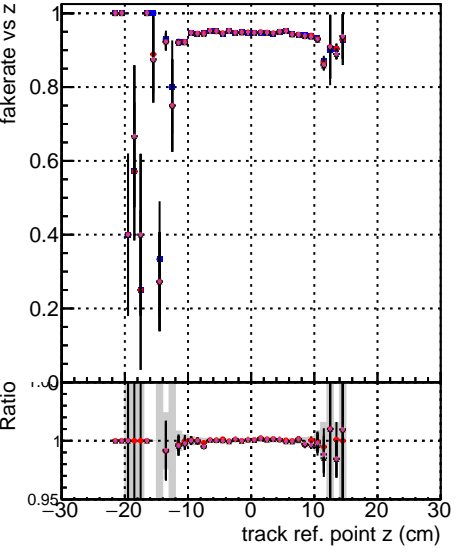

Fake rate vs vertpos**Duplicates Rate vs vertpos****Pileup rate vs vertpos**

Fake rate vs v DOM mkFit Toriginal 106 ALLITERS 106 NEWHSMS 506 ALLITERS 966

**Fake rate vs. sim PV z****Duplicates Rate vs sim PV z****Pileup rate vs. sim PV z**