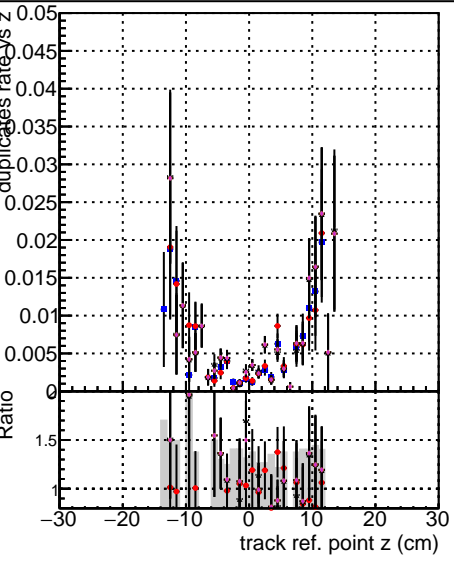

Fake rate vs vertpos**Duplicates Rate vs vertpos****Pileup rate vs vertpos**

● DOM mkfit
● DOM mkfit
● DOM mkfit
● DOM mkfit
● Original 106
● ALLITERS 106
● ALLITERS 106
● ALLITERS 106
● NEWSM 5706
● ALLITERS 966
● ALLITERS 966
● ALLITERS 966

Fake rate vs v**Duplicates Rate vs v****Pileup rate vs v****Fake rate vs. sim PV z****Duplicates Rate vs sim PV z****Pileup rate vs. sim PV z**