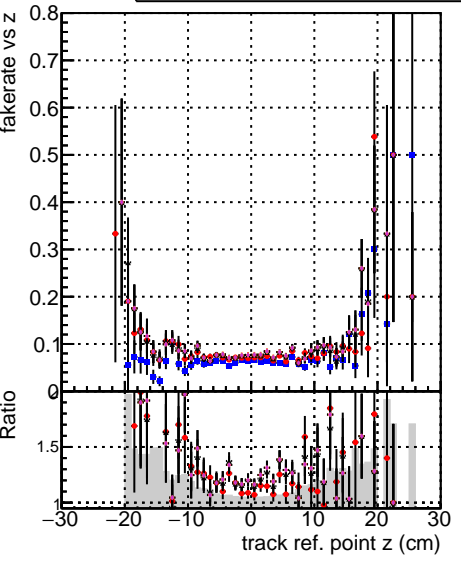

Fake rate vs vertpos**Duplicates Rate vs vertpos****Pileup rate vs vertpos**

● DOM mkfit
● DOM mkfit
● DOM mkfit
● DOM mkfit
● Original 106
● ALLITERS 106
● ALLITERS 106
● ALLITERS 106
● NEWSM 5706
● ALLITERS 966
● ALLITERS 966
● ALLITERS 966

Fake rate vs v**Duplicates Rate vs v****Pileup rate vs v****Fake rate vs. sim PV z****Duplicates Rate vs sim PV z****Pileup rate vs. sim PV z**