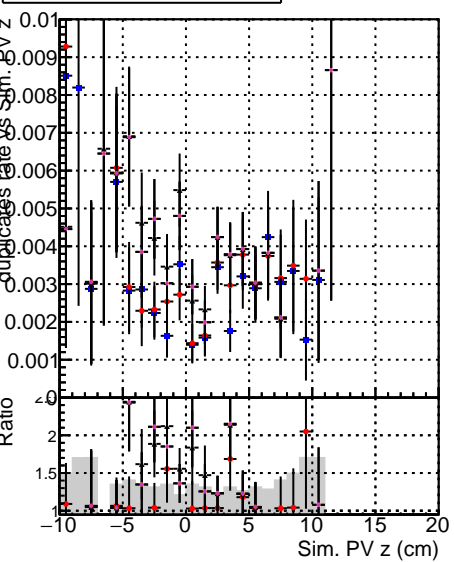

Fake rate vs vertpos**Duplicates Rate vs vertpos****Pileup rate vs vertpos**

● DOM mkfit
● DOM mkfit
● DOM mkfit
● DOM mkfit
● Original 106
● ALLITERS 106
● ALLITERS 106
● ALLITERS 106
● NEWSM 5706
● ALLITERS 966
● ALLITERS 966
● ALLITERS 966

Fake rate vs v**Duplicates Rate vs v****Pileup rate vs v****Fake rate vs. sim PV z****Duplicates Rate vs sim PV z****Pileup rate vs. sim PV z**