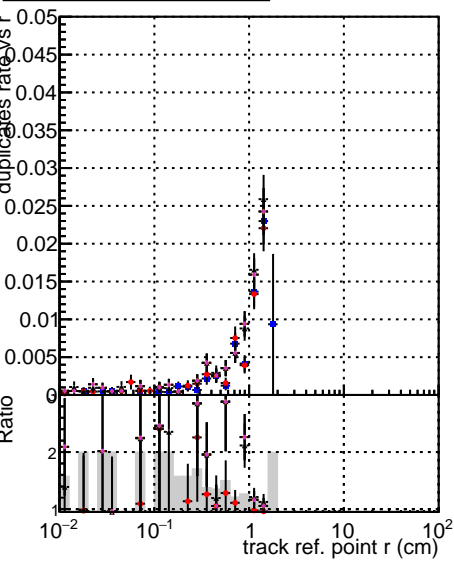

Fake rate vs vertpos**Duplicates Rate vs vertpos****Pileup rate vs vertpos**

● DOM mkfit
● DOM mkfit
● DOM mkfit
● DOM mkfit
● Original 106
● ALLITERS 106
● ALLITERS 106
● ALLITERS 106
● NEWSM 5706
● ALLITERS 966
● ALLITERS 966
● ALLITERS 966

Fake rate vs v**Duplicates Rate vs v****Pileup rate vs v****Fake rate vs. sim PV z****Duplicates Rate vs sim PV z****Pileup rate vs. sim PV z**