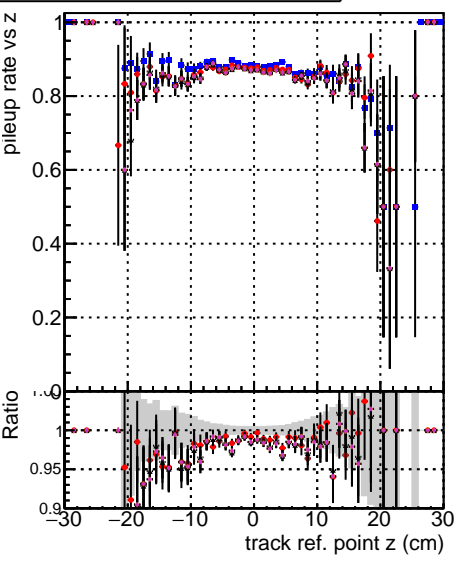

Fake rate vs vertpos**Duplicates Rate vs vertpos****Pileup rate vs vertpos**

● DOM mkfit
● DOM mkfit
● DOM mkfit
● DOM mkfit
● Original 106
● ALLITERS 106
● ALLITERS 106
● ALLITERS 106
● NEWSM 5706
● ALLITERS 966
● ALLITERS 966
● ALLITERS 966

Fake rate vs v**Duplicates Rate vs v****Pileup rate vs v****Fake rate vs. sim PV z****Duplicates Rate vs sim PV z****Pileup rate vs. sim PV z**