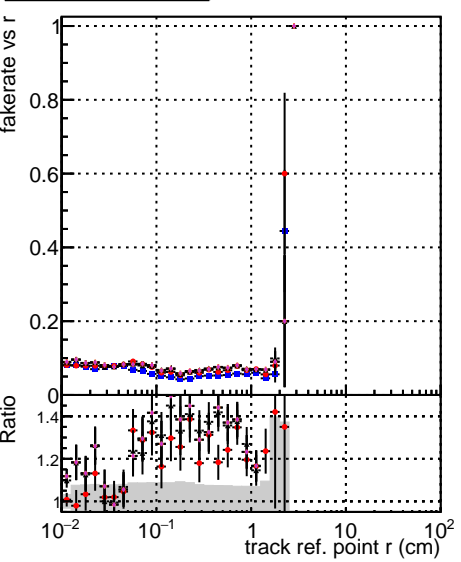

Fake rate vs vertpos**Duplicates Rate vs vertpos****Pileup rate vs vertpos**

● DOM mkfit
● DOM mkfit
● DOM mkfit
● DOM mkfit
● Original 106
● ALLITERS 106
● ALLITERS 106
● ALLITERS 106
● NEWSM 5706
● ALLITERS 966
● ALLITERS 966
● ALLITERS 966

Fake rate vs v**Duplicates Rate vs v****Pileup rate vs v****Fake rate vs. sim PV z****Duplicates Rate vs sim PV z****Pileup rate vs. sim PV z**