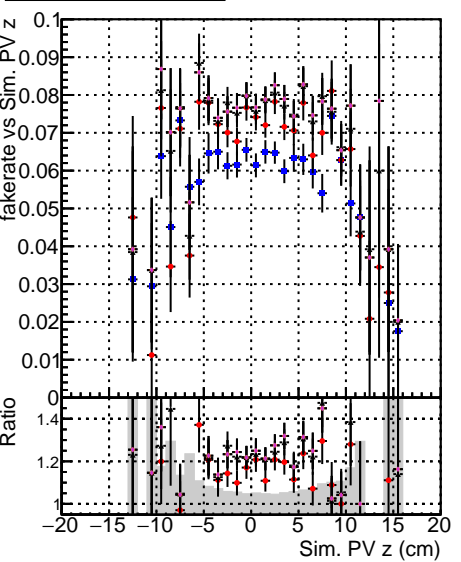

Fake rate vs vertpos**Duplicates Rate vs vertpos****Pileup rate vs vertpos**

● DOM mkfit
● DOM mkfit
● DOM mkfit
● DOM mkfit
● Original 106
● ALLITERS 106
● ALLITERS 106
● ALLITERS 106
● NEWSM 5706
● ALLITERS 966
● ALLITERS 966
● ALLITERS 966

Fake rate vs v**Duplicates Rate vs v****Pileup rate vs v****Fake rate vs. sim PV z****Duplicates Rate vs sim PV z****Pileup rate vs. sim PV z**