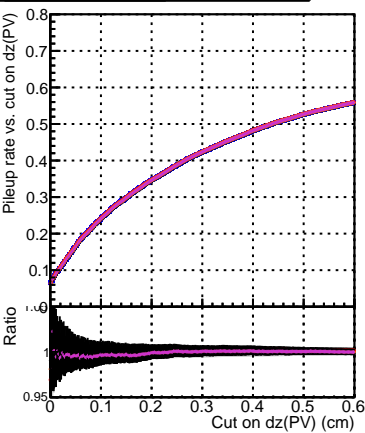

Efficiency vs. dz (PV)

Efficiency (tracking eff factorized out) vs. dz (PV)

Fake rate

- DQM\_mkFit\_TToriginal
- DQM\_mkFit\_TToriginal-106
- DQM\_mkFit\_TTNEWSMS\_ALLITERS-106
- DQM\_mkFit\_TTNEWSMS50\_ALLITERS-106
- DQM\_mkFit\_TTNEWSMS100\_ALLITERS-106