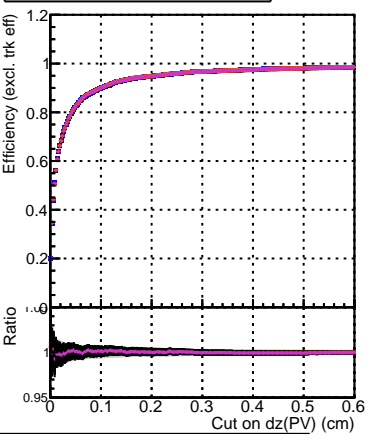

Efficiency vs. dz (PV)

Efficiency (tracking eff factorized out) vs. dz (PV)

Fake rate

- DQM\_mkFit\_TToriginal
- DQM\_mkFit\_TToriginal-106
- DQM\_mkFit\_TTNEWSMS\_ALLITERS-106
- DQM\_mkFit\_TTNEWSMS50\_ALLITERS-106
- DQM\_mkFit\_TTNEWSMS100\_ALLITERS-106