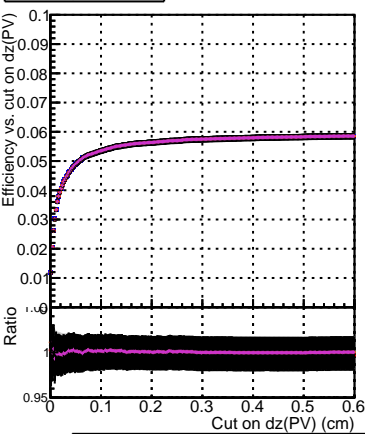

Efficiency vs. dz (PV)

Efficiency (tracking eff factorized out) vs. dz (PV)

Fake rate

- DQM\_mkFit\_TToriginal
- DQM\_mkFit\_TToriginal-106
- DQM\_mkFit\_TTNEWSMS\_ALLITERS-106
- DQM\_mkFit\_TTNEWSMS50\_ALLITERS-106
- DQM\_mkFit\_TTNEWSMS100\_ALLITERS-106