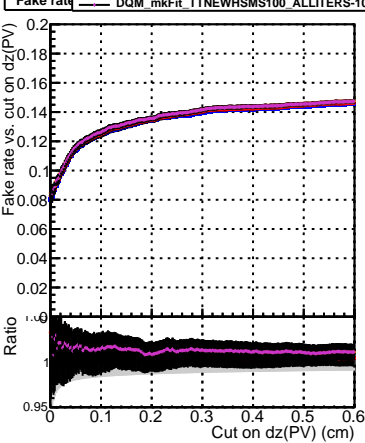

Efficiency vs. dz (PV)

Efficiency (tracking eff factorized out) vs. dz (PV)

Fake rate

- DQM\_mkFit\_TToriginal
- DQM\_mkFit\_TToriginal-106
- DQM\_mkFit\_TTNEWSMS\_ALLITERS-106
- DQM\_mkFit\_TTNEWSMS50\_ALLITERS-106
- DQM\_mkFit\_TTNEWSMS100\_ALLITERS-106