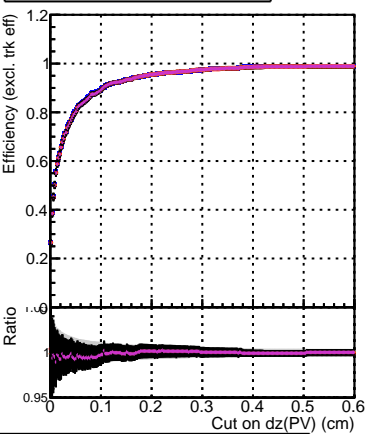

Efficiency vs. dz (PV)

Efficiency (tracking eff factorized out) vs. dz (PV)

Fake rate

- DQM_mkFit_TToriginal
- DQM_mkFit_TToriginal-106
- DQM_mkFit_TTNEWHSMS_ALLITERS-106
- DQM_mkFit_TTNEWHSMS50_ALLITERS-106
- DQM_mkFit_TTNEWHSMS100_ALLITERS-106