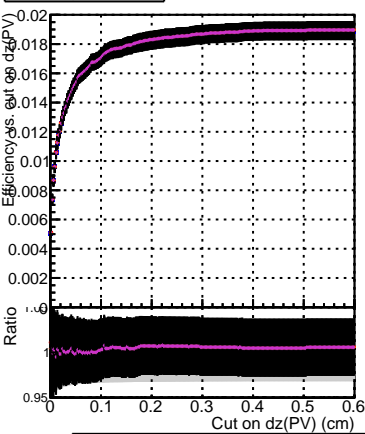

Efficiency vs. dz (PV)

Efficiency (tracking eff factorized out) vs. dz (PV)

Fake rate

- DQM_mkFit_TToriginal
- DQM_mkFit_TToriginal-106
- DQM_mkFit_TTNEWHSMS_ALLITERS-106
- DQM_mkFit_TTNEWHSMS50_ALLITERS-106
- DQM_mkFit_TTNEWHSMS100_ALLITERS-106