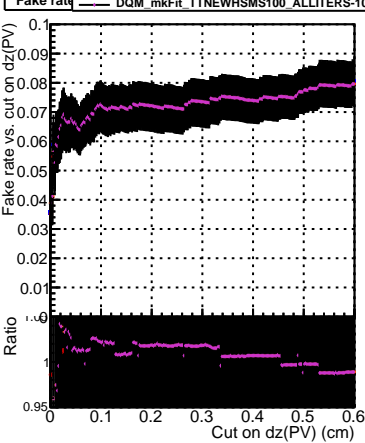

Efficiency vs. dz (PV)

Efficiency (tracking eff factorized out) vs. dz (PV)

Fake rate

- DQM_mkFit_TToriginal
- DQM_mkFit_TToriginal-106
- DQM_mkFit_TTNEWHSMS_ALLITERS-106
- DQM_mkFit_TTNEWHSMS50_ALLITERS-106
- DQM_mkFit_TTNEWHSMS100_ALLITERS-106