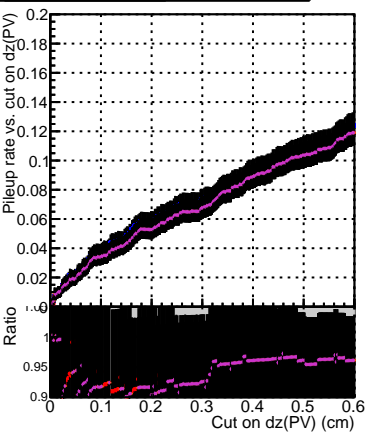

Efficiency vs. dz (PV)

Efficiency (tracking eff factorized out) vs. dz (PV)

Fake rate

- DQM_mkFit_TToriginal
- DQM_mkFit_TToriginal-106
- DQM_mkFit_TTNEWHSMS_ALLITERS-106
- DQM_mkFit_TTNEWHSMS50_ALLITERS-106
- DQM_mkFit_TTNEWHSMS100_ALLITERS-106