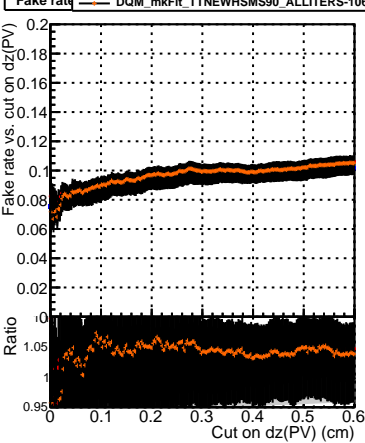

Efficiency vs. dz (PV)

Efficiency (tracking eff factorized out) vs. dz (PV)

Fake rate

- DQM_mkFit_TToriginal
- DQM_mkFit_TToriginal-106
- DQM_mkFit_TTNEWHSMS95_ALLITERS-106
- DQM_mkFit_TTNEWHSMS90_ALLITERS-106