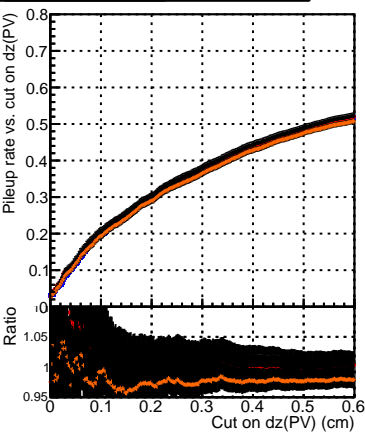

Efficiency vs. dz (PV)

Efficiency (tracking eff factorized out) vs. dz (PV)

Fake rate

- DQM_mkFit_TToriginal
- DQM_mkFit_TToriginal-106
- DQM_mkFit_TTNEWHSMS95_ALLITERS-106
- DQM_mkFit_TTNEWHSMS90_ALLITERS-106