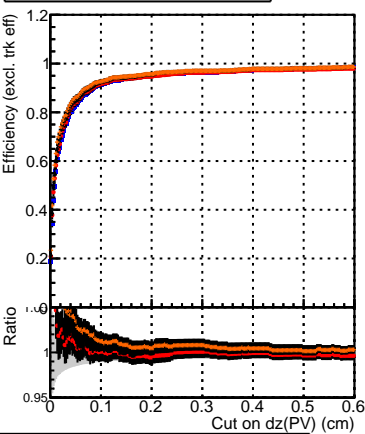

Efficiency vs. dz (PV)

Efficiency (tracking eff factorized out) vs. dz (PV)

Fake rate

- DQM_mkFit_TToriginal
- DQM_mkFit_TToriginal-106
- DQM_mkFit_TTNEWHSMS95_ALLITERS-106
- DQM_mkFit_TTNEWHSMS90_ALLITERS-106