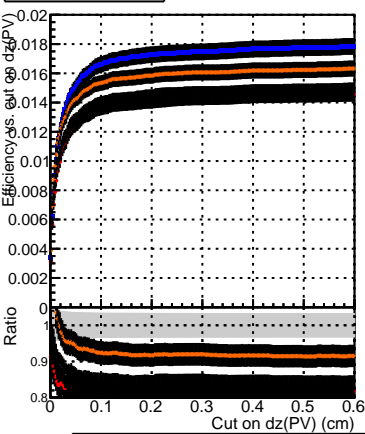

Efficiency vs. dz (PV)

Efficiency (tracking eff factorized out) vs. dz (PV)

Fake rate

- DQM_mkFit_TToriginal
- DQM_mkFit_TToriginal-106
- DQM_mkFit_TTNEWHSMS95_ALLITERS-106
- DQM_mkFit_TTNEWHSMS90_ALLITERS-106