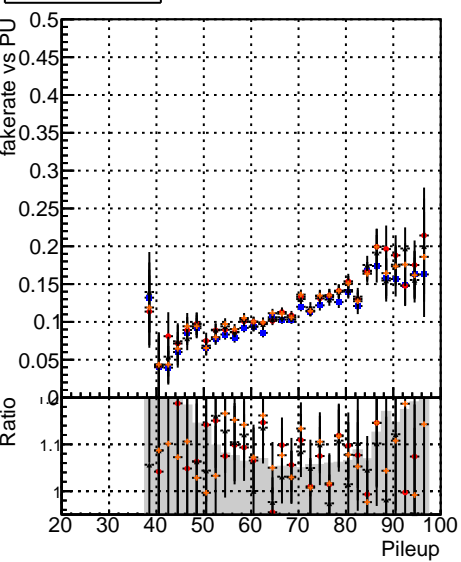

Fake rate vs dr

Duplicates Rate vs dr

Pileup rate vs dr

■ DQM mkFit Original
● DQM mkFit Original-106
× DQM mkFit NEWSMS95 ALLITERS-106
× DQM mkFit NEWSMS95 ALLITERS-106

Fake rate vs

Duplicates rate vs

Pileup rate vs

Fake rate vs pu

Duplicates Rate vs pu

Pileup rate vs pu