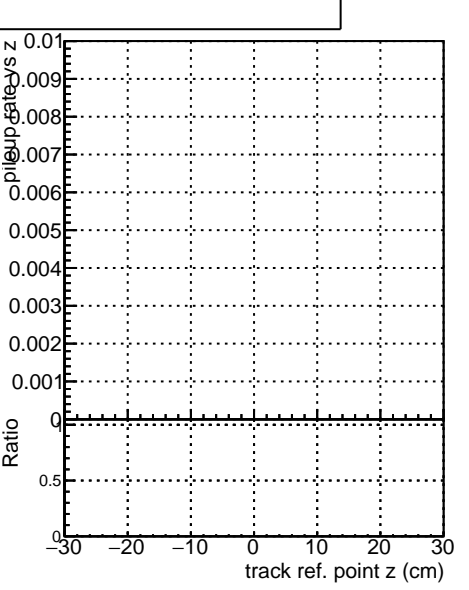

Fake rate vs vertpos

Duplicates Rate vs vertpos

Pileup rate vs vertpos

■ DQM mkFit Original
● DQM mkFit Original
× DQM mkFit Original
NEW SMS95 ALLITERS-106
NEW SMS95 ALLITERS-106

Fake rate vs v

Fake rate vs. sim PV z

Duplicates Rate vs sim PV z

Pileup rate vs. sim PV z