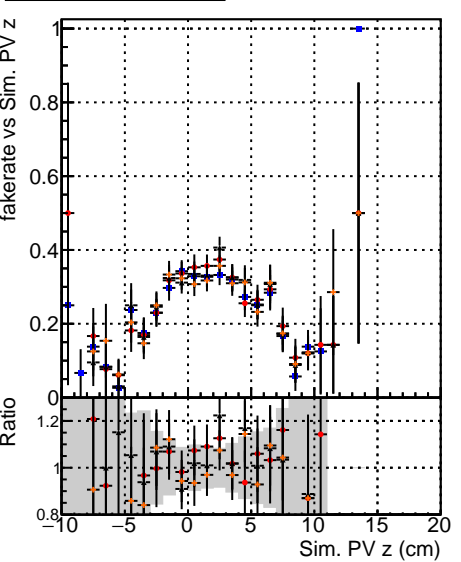

Fake rate vs vertpos

Duplicates Rate vs vertpos

Pileup rate vs vertpos

■ DQM mkFit Original
● DQM mkFit Original
× DQM mkFit Original
NEW SMS95 ALLITERS-106
NEW SMS95 ALLITERS-106

Fake rate vs v

Fake rate vs. sim PV z

Duplicates Rate vs sim PV z

Pileup rate vs. sim PV z