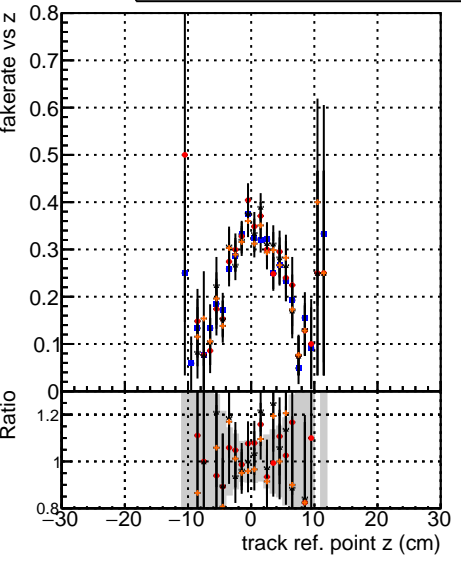

Fake rate vs vertpos

Duplicates Rate vs vertpos

Pileup rate vs vertpos

■ DQM mkFit Original
● DQM mkFit Original
× DQM mkFit Original
NEW SMS95 ALLITERS-106
NEW SMS95 ALLITERS-106

Fake rate vs v

Fake rate vs. sim PV z

Duplicates Rate vs sim PV z

Pileup rate vs. sim PV z