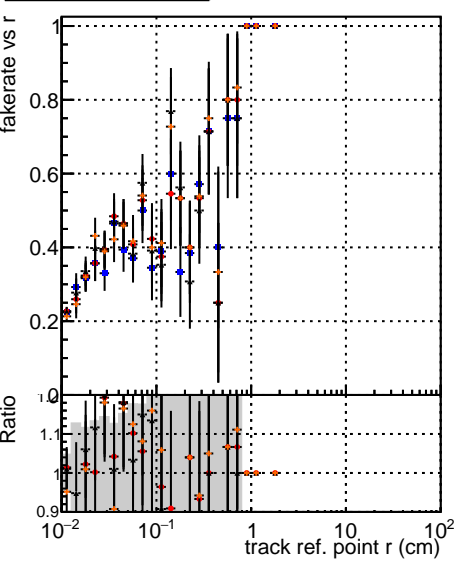

Fake rate vs vertpos

Duplicates Rate vs vertpos

Pileup rate vs vertpos

■ DQM mkFit Original
● DQM mkFit Original
× DQM mkFit Original
NEW SMS95 ALLITERS-106
NEW SMS95 ALLITERS-106

Fake rate vs v

Fake rate vs. sim PV z

Duplicates Rate vs sim PV z

Pileup rate vs. sim PV z