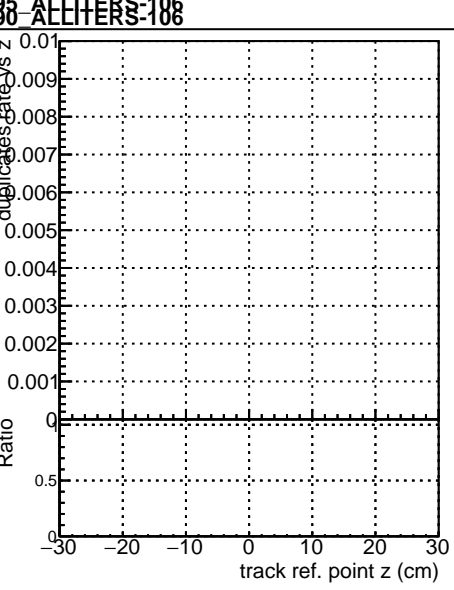

Fake rate vs vertpos

Duplicates Rate vs vertpos

Pileup rate vs vertpos

■ DQM mkFit Original
● DQM mkFit Original
× DQM mkFit Original
NEW SMS95 ALLITERS-106
NEW SMS95 ALLITERS-106

Fake rate vs v

Fake rate vs. sim PV z

Duplicates Rate vs sim PV z

Pileup rate vs. sim PV z