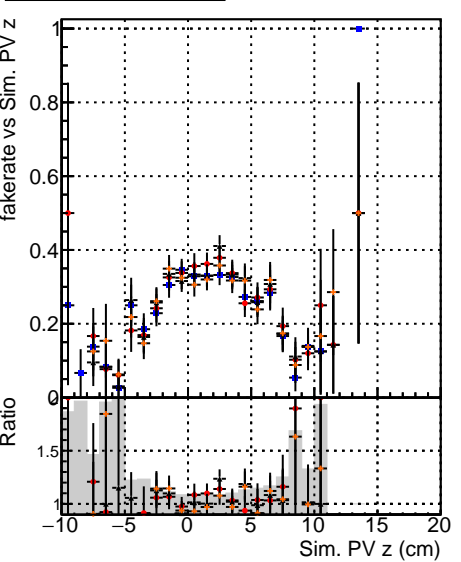

Fake rate vs vertpos

Duplicates Rate vs vertpos

Pileup rate vs vertpos

—•— DQM mkFit Original  
—•— DQM mkFit Original-106  
—•— DQM mkFit NEWHSMS95 ALLITERS-106  
—•— DQM mkFit NEWHSMS95 ALLITERS-106

Fake rate vs v

Duplicates Rate vs v

Pileup rate vs v

Fake rate vs. sim PV z

Duplicates Rate vs sim PV z

Pileup rate vs. sim PV z