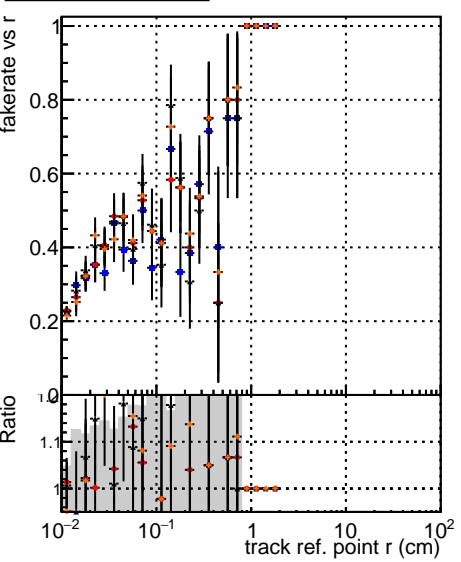

Fake rate vs vertpos

Duplicates Rate vs vertpos

Pileup rate vs vertpos

—•— DQM mkFit Original  
—•— DQM mkFit Original-106  
—•— DQM mkFit NEWHSMS95 ALLITERS-106  
—•— DQM mkFit NEWHSMS95 ALLITERS-106

Fake rate vs v

Duplicates Rate vs v

Pileup rate vs v

Fake rate vs. sim PV z

Duplicates Rate vs sim PV z

Pileup rate vs. sim PV z