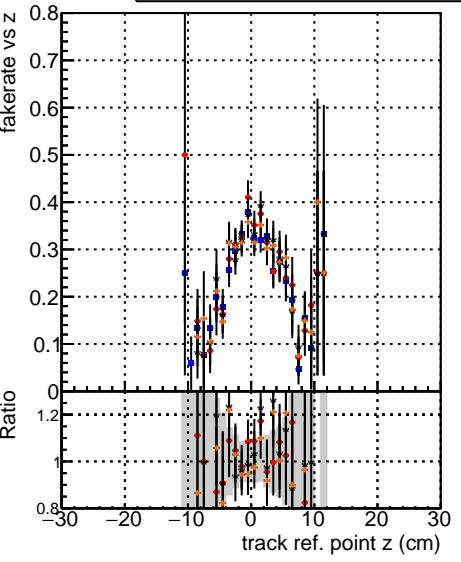

Fake rate vs vertpos

Duplicates Rate vs vertpos

Pileup rate vs vertpos

—•— DQM mkFit Original  
—•— DQM mkFit Original-106  
—•— DQM mkFit NEWHSMS95 ALLITERS-106  
—•— DQM mkFit NEWHSMS95 ALLITERS-106

Fake rate vs v

Duplicates Rate vs v

Pileup rate vs v

Fake rate vs. sim PV z

Duplicates Rate vs sim PV z

Pileup rate vs. sim PV z