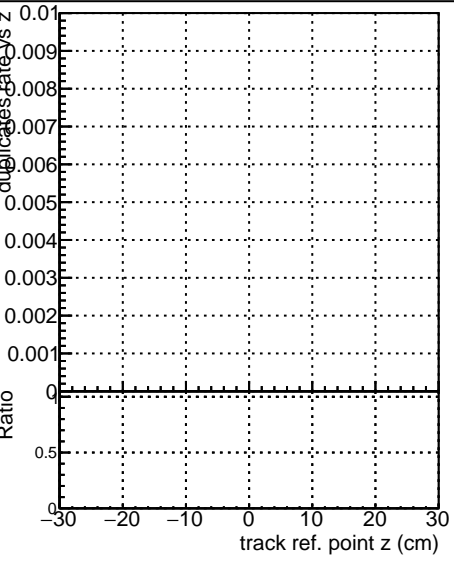

Fake rate vs vertpos

Duplicates Rate vs vertpos

Pileup rate vs vertpos

—•— DQM mkFit Original  
—•— DQM mkFit Original-106  
—•— DQM mkFit NEWHSMS95 ALLITERS-106  
—•— DQM mkFit NEWHSMS95 ALLITERS-106

Fake rate vs v

Duplicates Rate vs v

Pileup rate vs v

Fake rate vs. sim PV z

Duplicates Rate vs sim PV z

Pileup rate vs. sim PV z