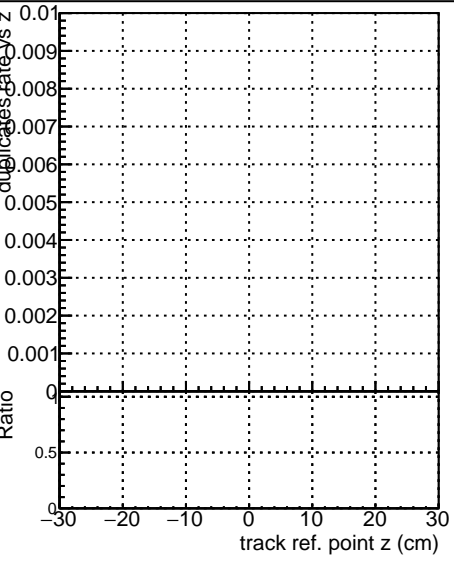

Fake rate vs vertpos

Duplicates Rate vs vertpos

Pileup rate vs vertpos

■ DQM mkFit Original  
■ DQM mkFit NEWHSMS95 ALLITERS-106  
■ DQM mkFit NEWHSMS95 ALLITERS-186

Fake rate vs v

Duplicates Rate vs v

Pileup rate vs v

Fake rate vs. sim PV z

Duplicates Rate vs sim PV z

Pileup rate vs. sim PV z