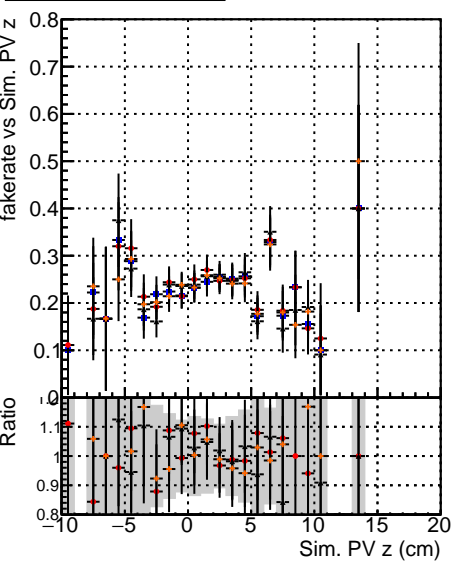

Fake rate vs vertpos

Duplicates Rate vs vertpos

Pileup rate vs vertpos

■ DQM mkFit Original  
■ DQM mkFit NEWHSMS95 ALLITERS-106  
■ DQM mkFit NEWHSMS95 ALLITERS-186

Fake rate vs v

Duplicates Rate vs v

Pileup rate vs v

Fake rate vs. sim PV z

Duplicates Rate vs sim PV z

Pileup rate vs. sim PV z