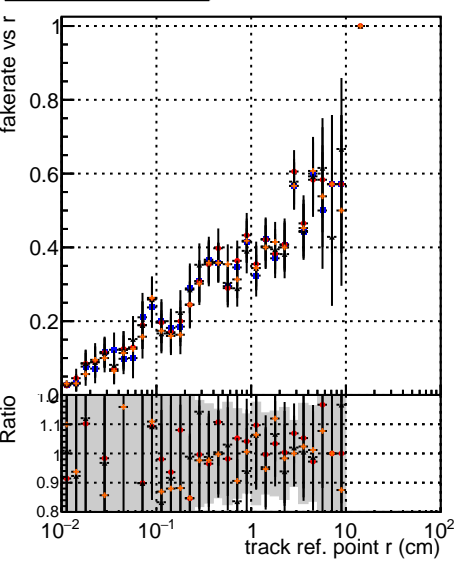

Fake rate vs vertpos

Duplicates Rate vs vertpos

Pileup rate vs vertpos

■ DQM mkFit Original  
■ DQM mkFit NEWHSMS95 ALLITERS-106  
■ DQM mkFit NEWHSMS95 ALLITERS-186

Fake rate vs v

Duplicates Rate vs v

Pileup rate vs v

Fake rate vs. sim PV z

Duplicates Rate vs sim PV z

Pileup rate vs. sim PV z