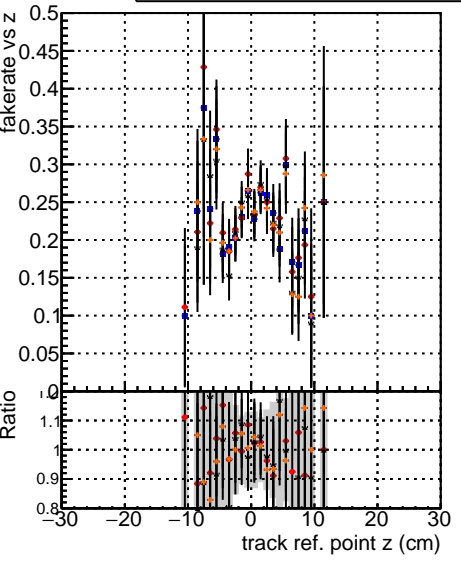

Fake rate vs vertpos

Duplicates Rate vs vertpos

Pileup rate vs vertpos

■ DQM mkFit Original  
■ DQM mkFit NEWHSMS95 ALLITERS-106  
■ DQM mkFit NEWHSMS95 ALLITERS-186

Fake rate vs v

Duplicates Rate vs v

Pileup rate vs v

Fake rate vs. sim PV z

Duplicates Rate vs sim PV z

Pileup rate vs. sim PV z